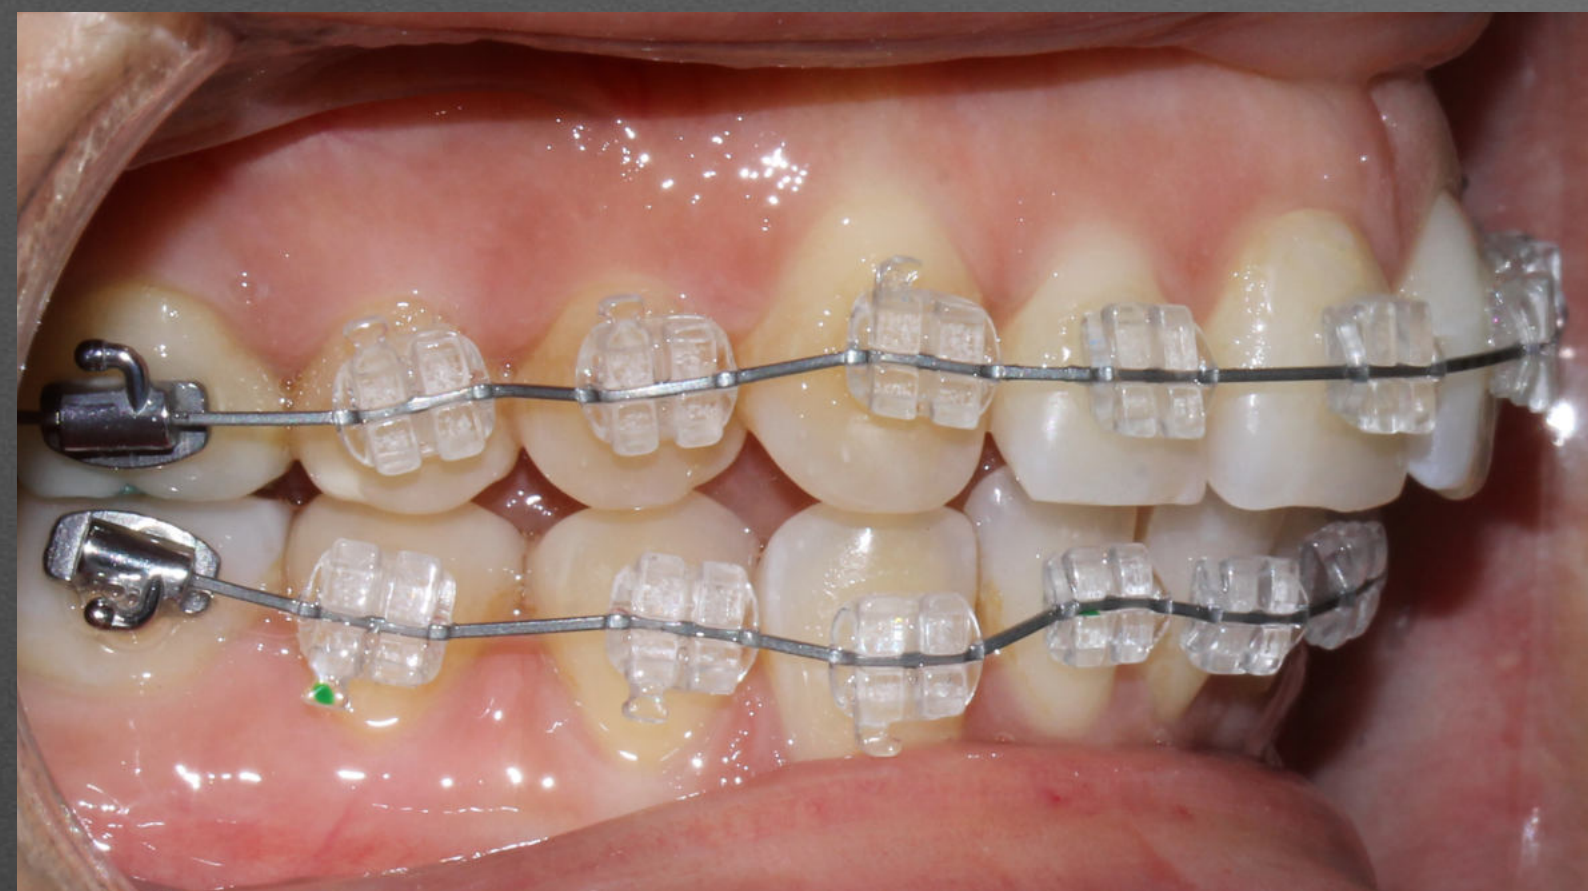

18/10/2017

ELXXXX