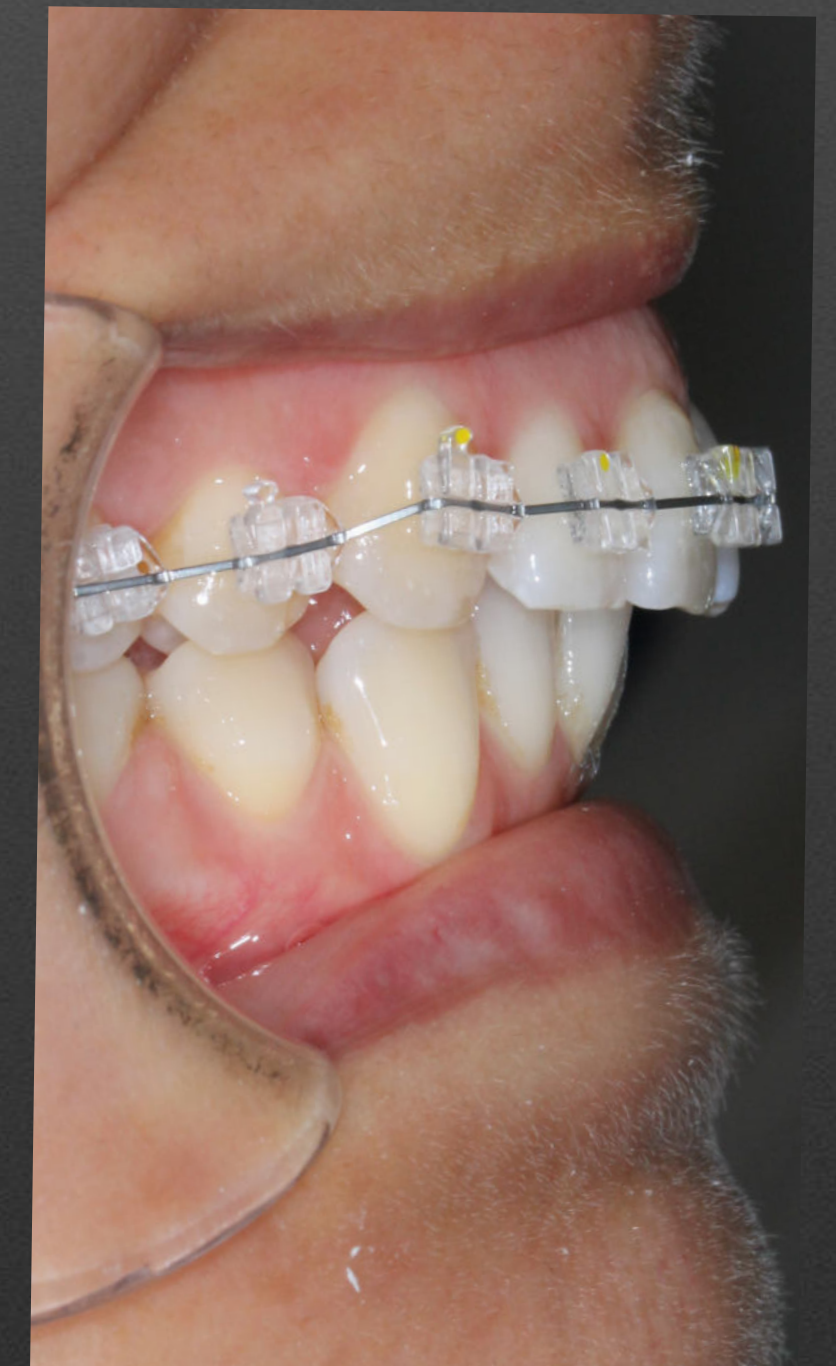

I-Arch
016x014
Thermal
UP