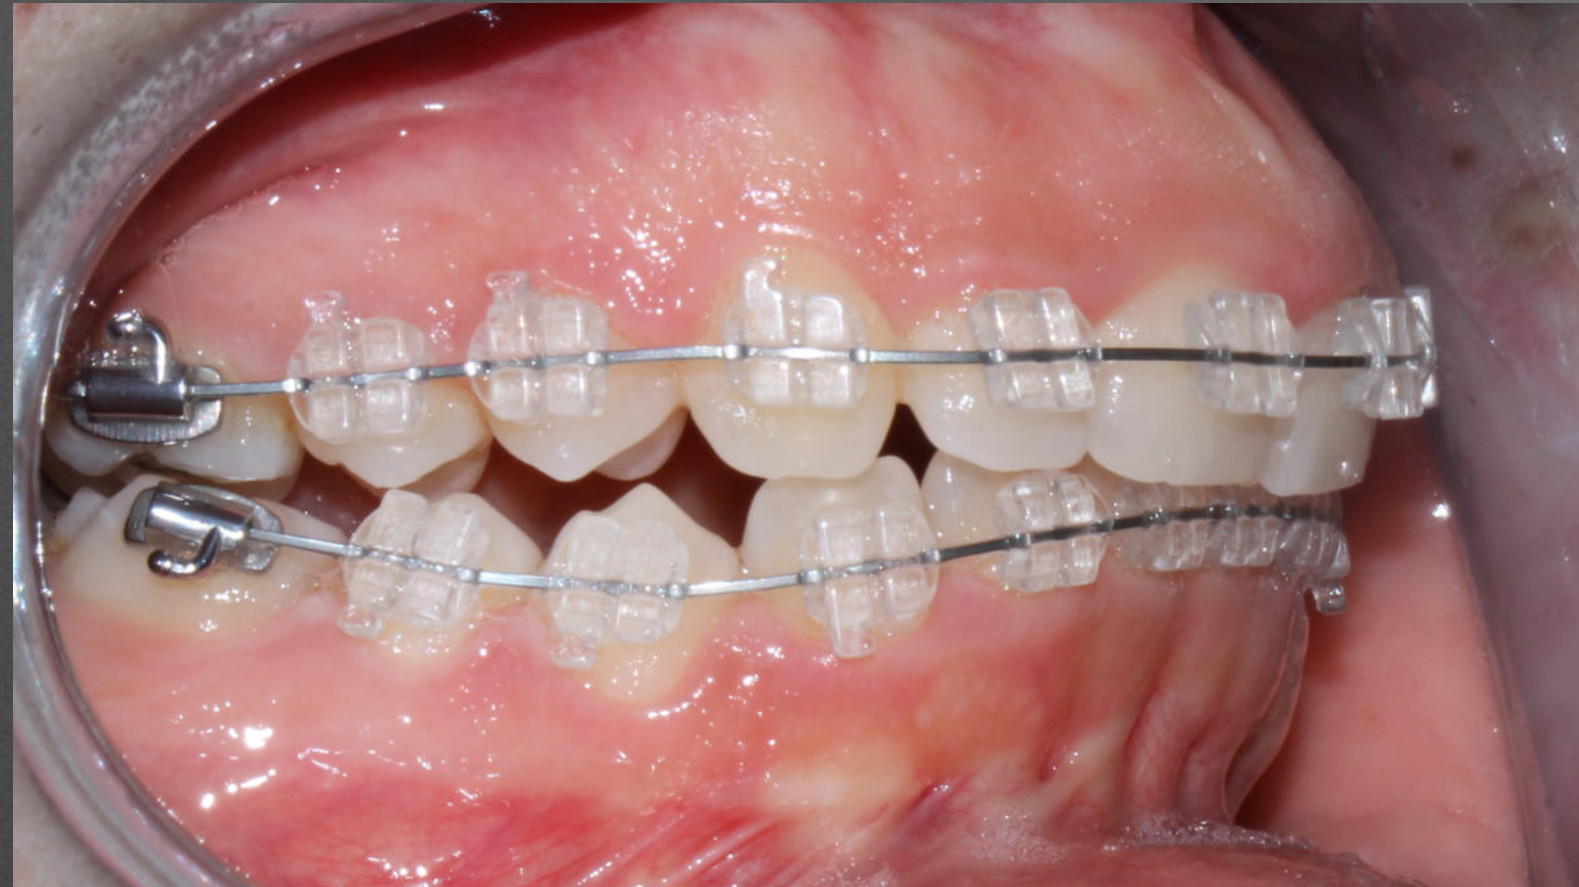

15/12/2017

CAXXXX