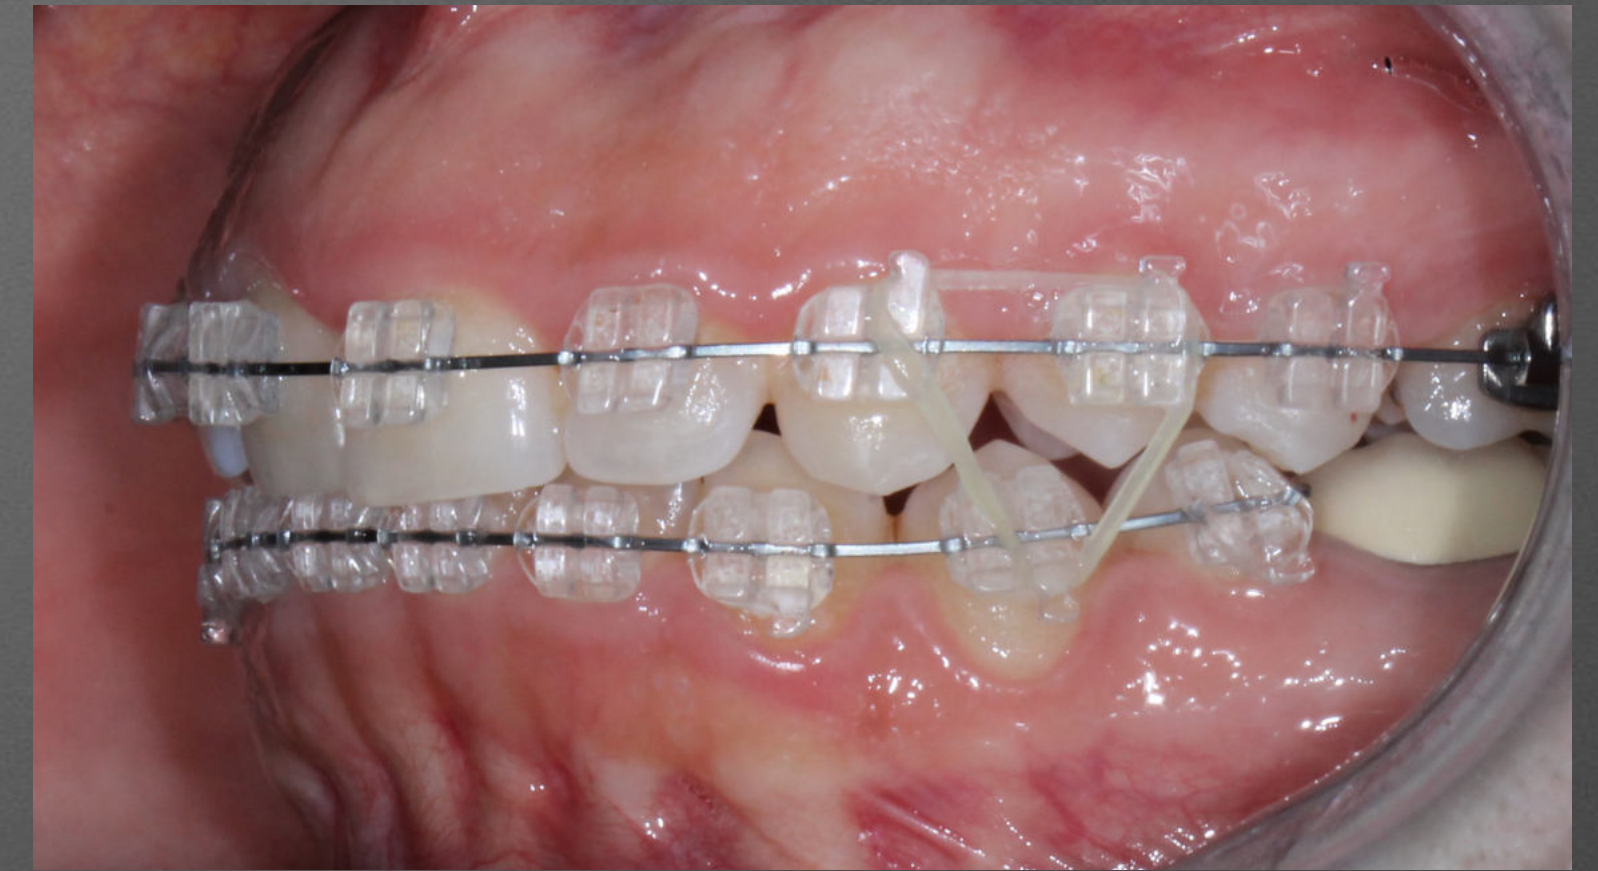

18/02/2018

CAXXXX

I-Arch
018x014 NiTi
UP & LOW

2 months