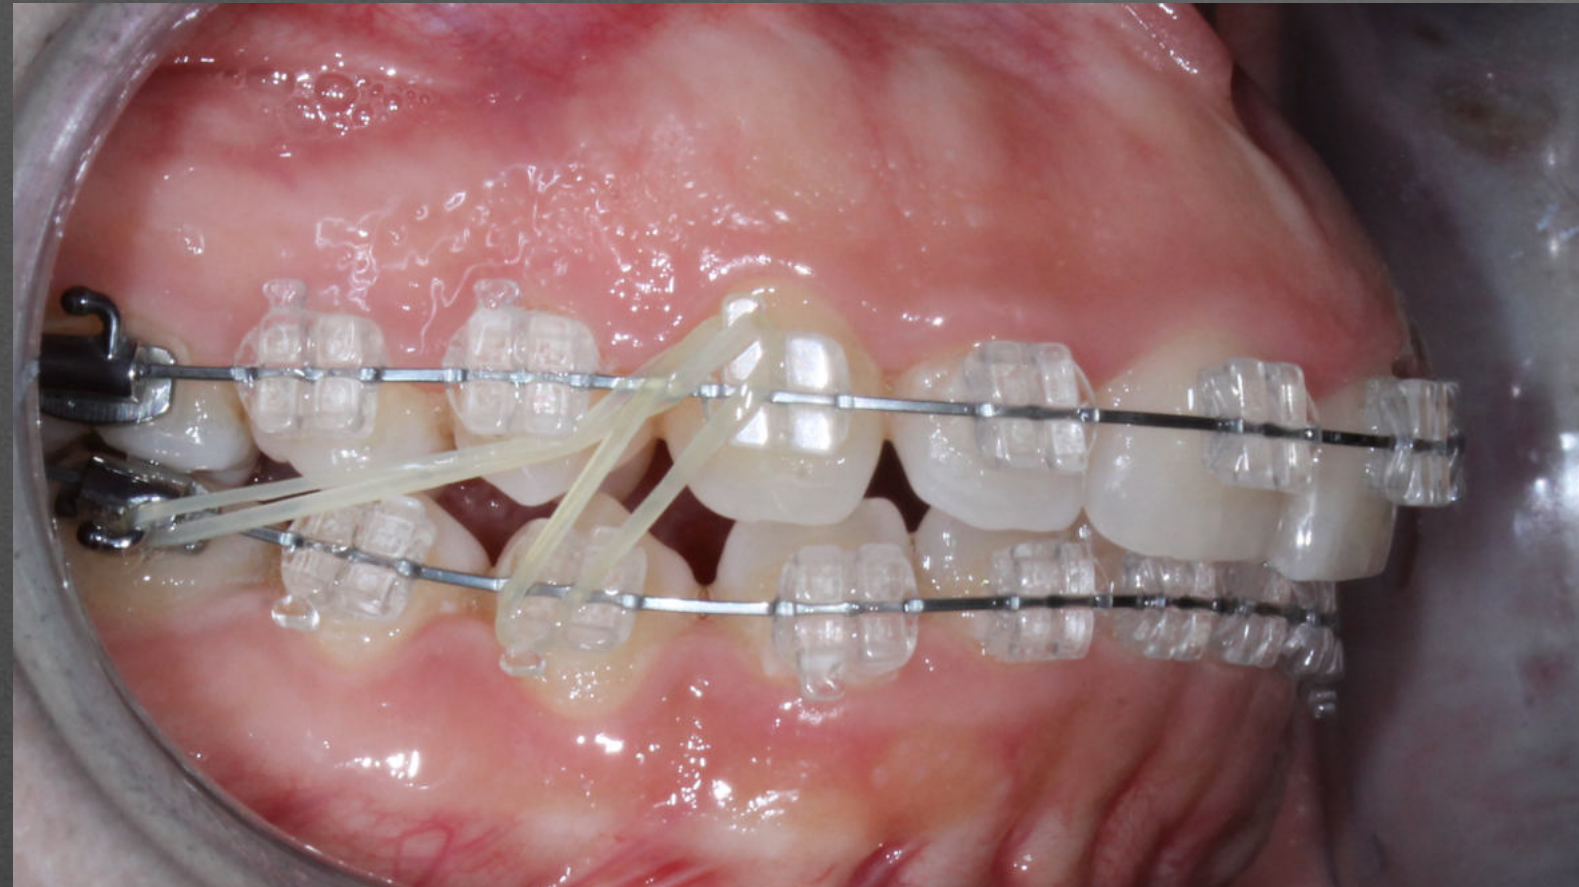

18/02/2018

CAXXXX

I-Arch
018x014 NiTi
UP & LOW

2 months