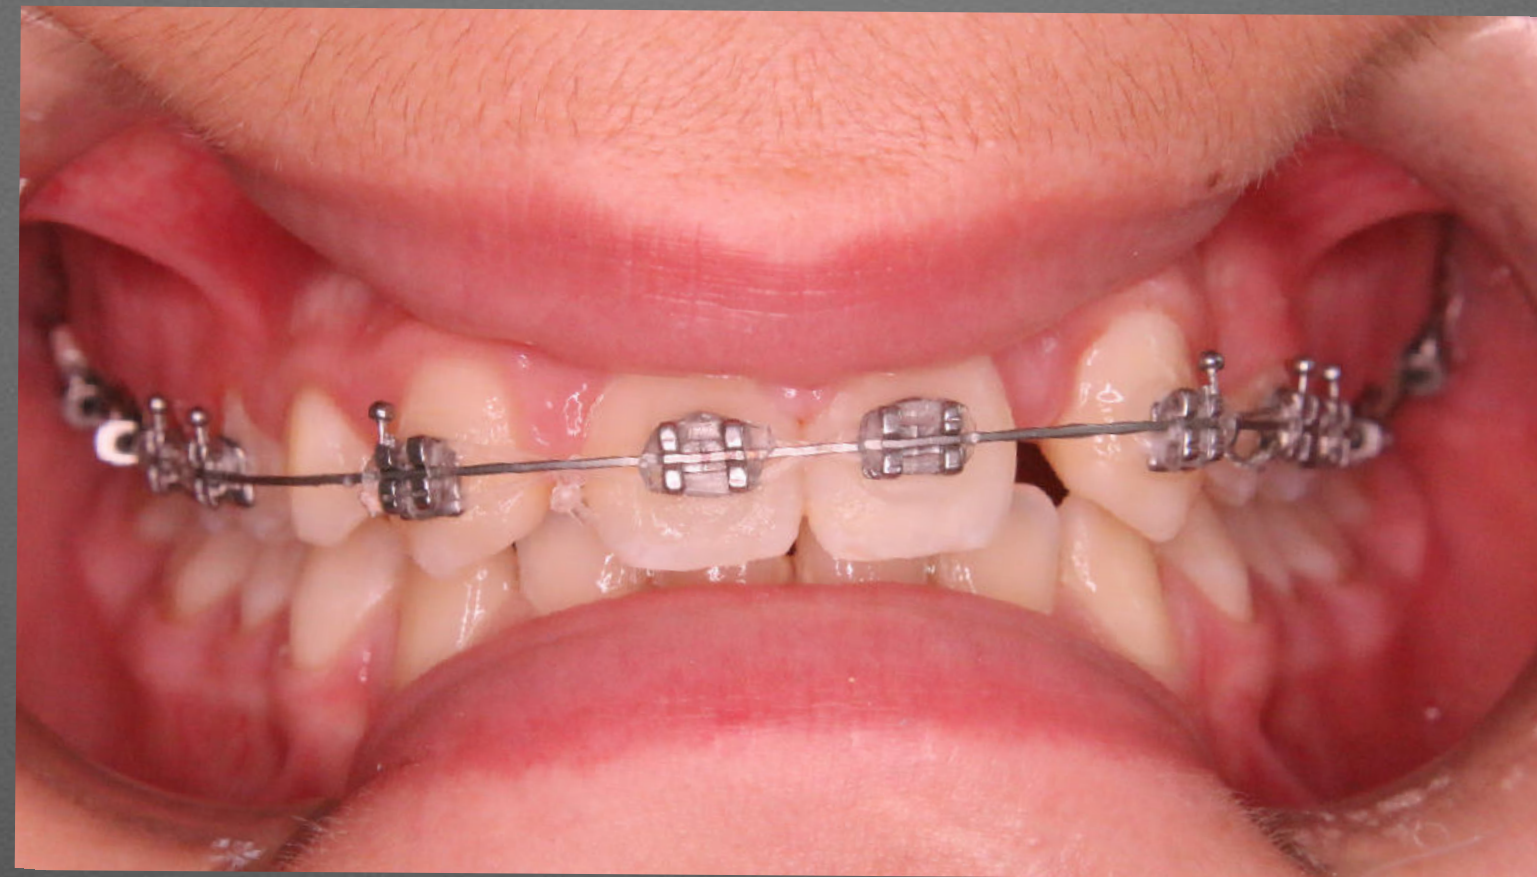

15/09/2017

KRXXXX

22/02/2018

12 months

Upper i-Arch .016 x .014