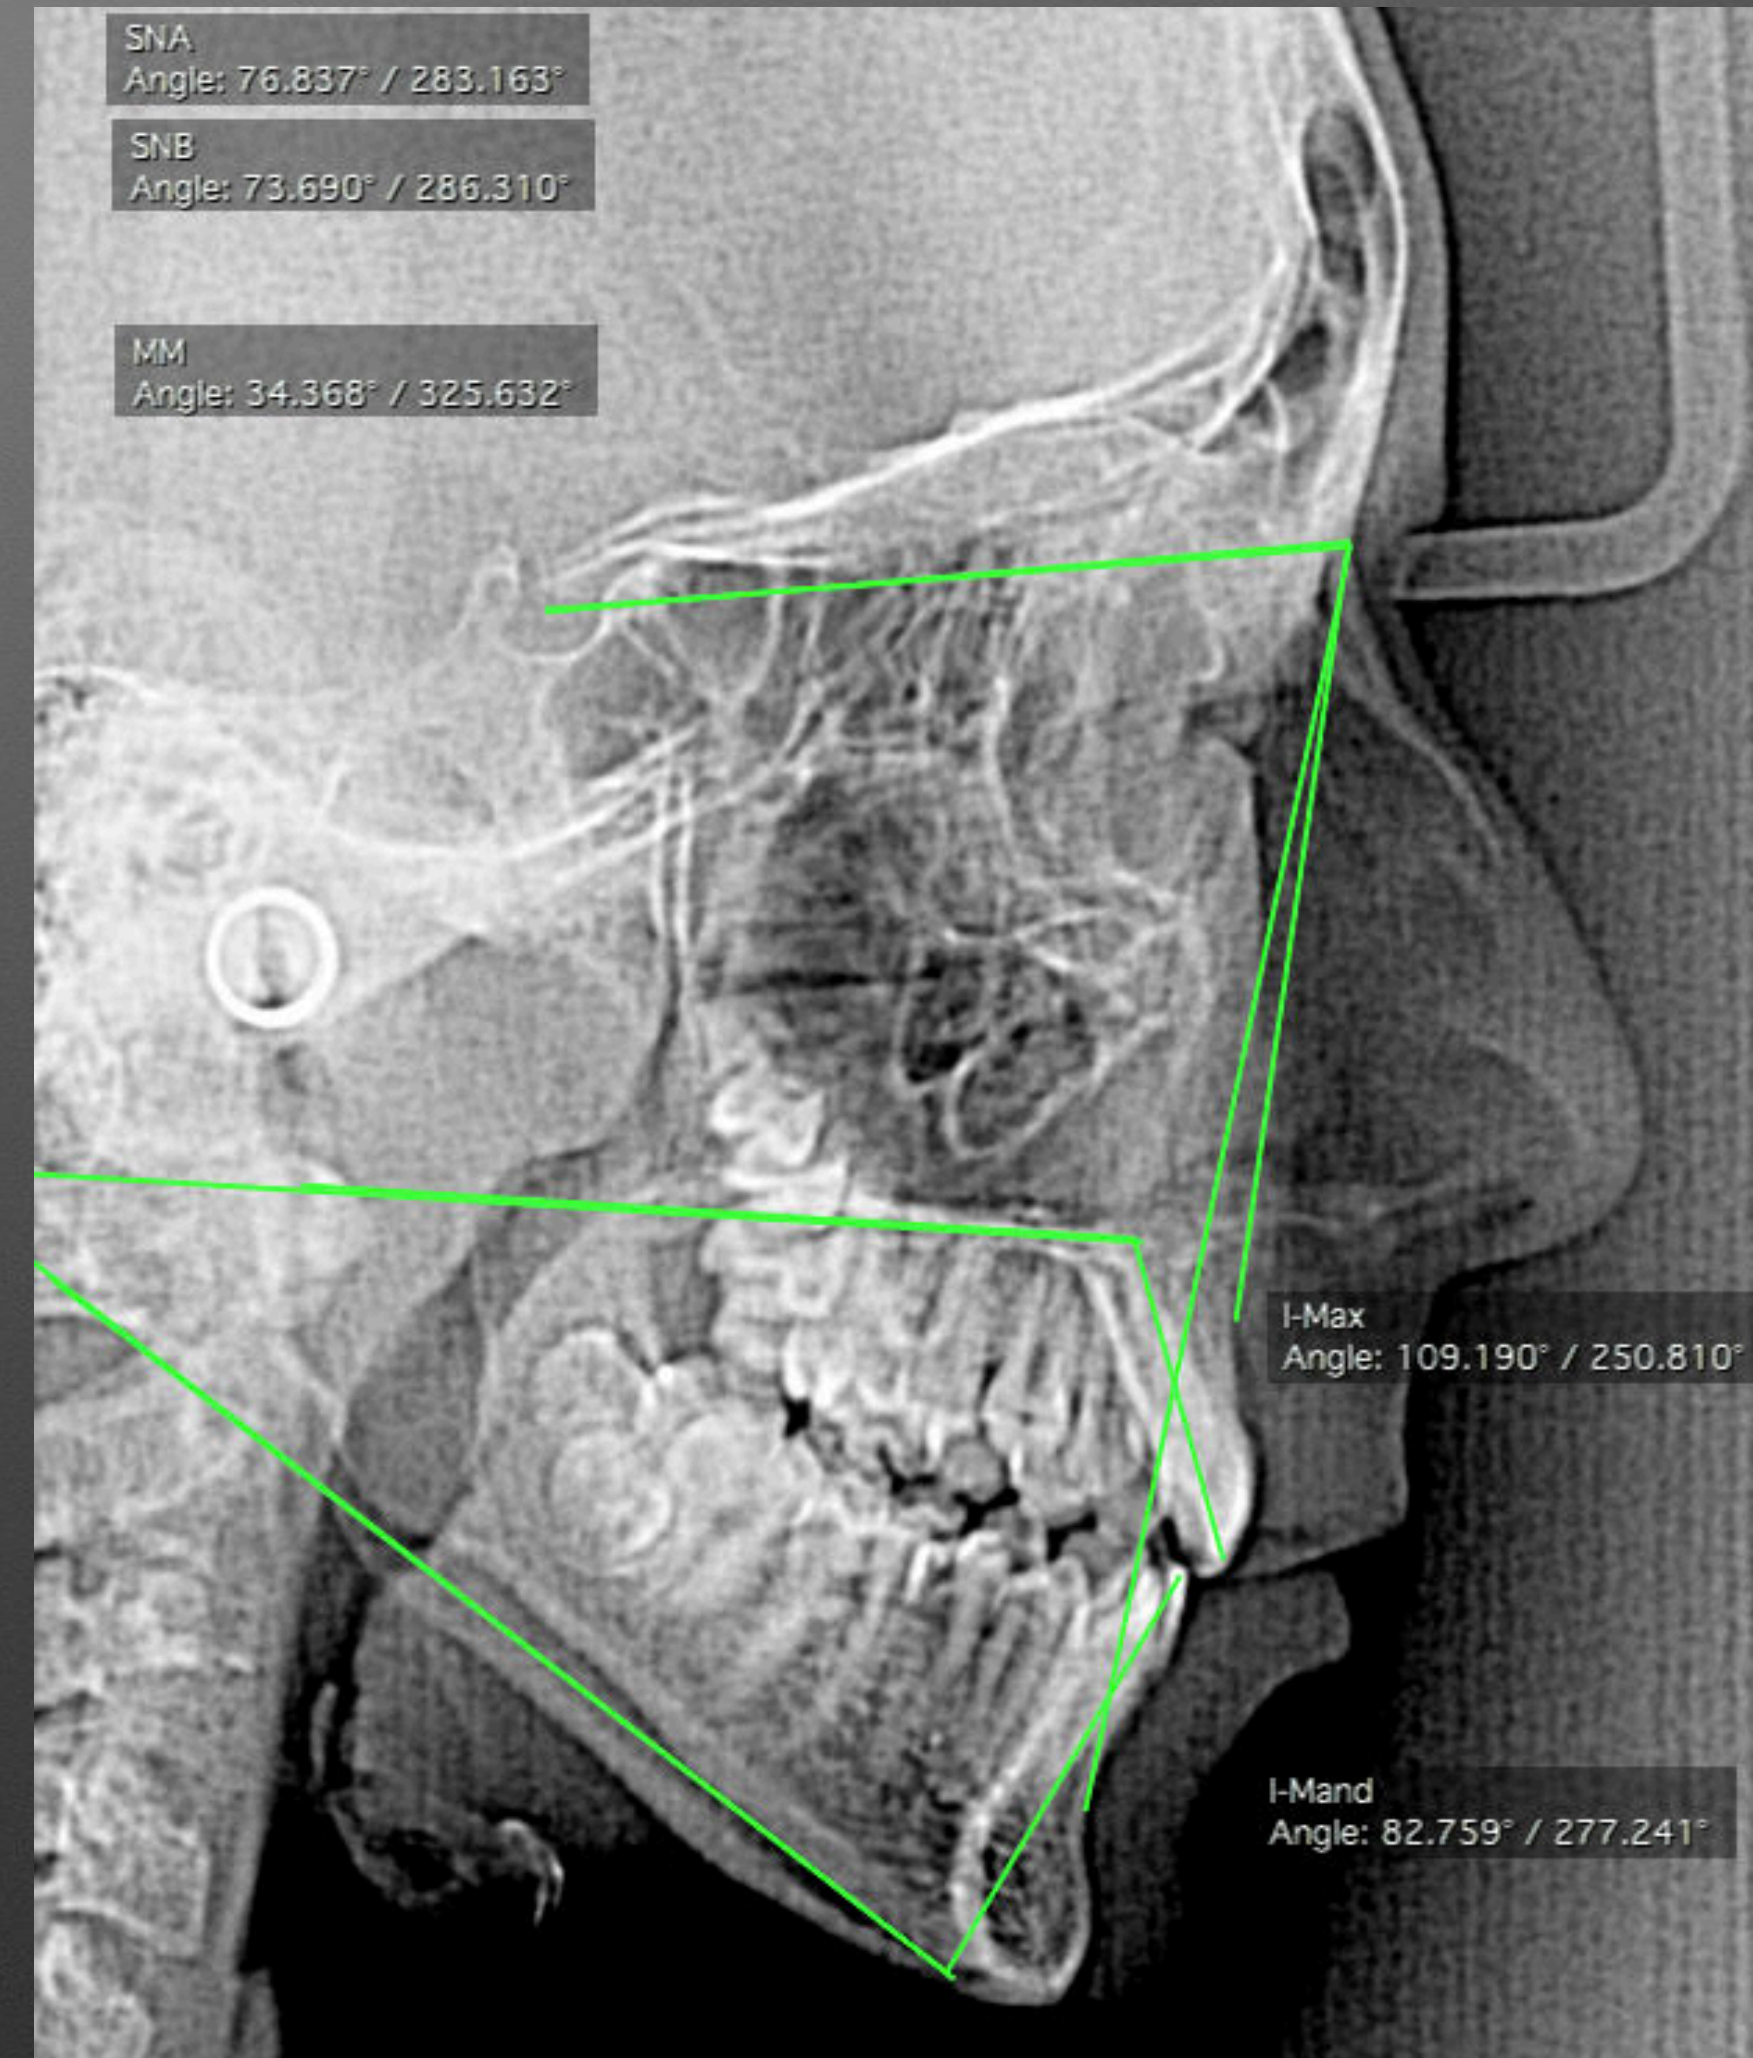

KRXXXX

Age: 14

Sex: Male

Skeletal Class: 1

Molar Class: 1

Divergent: Hyper

KRXXXX

KRXXXX