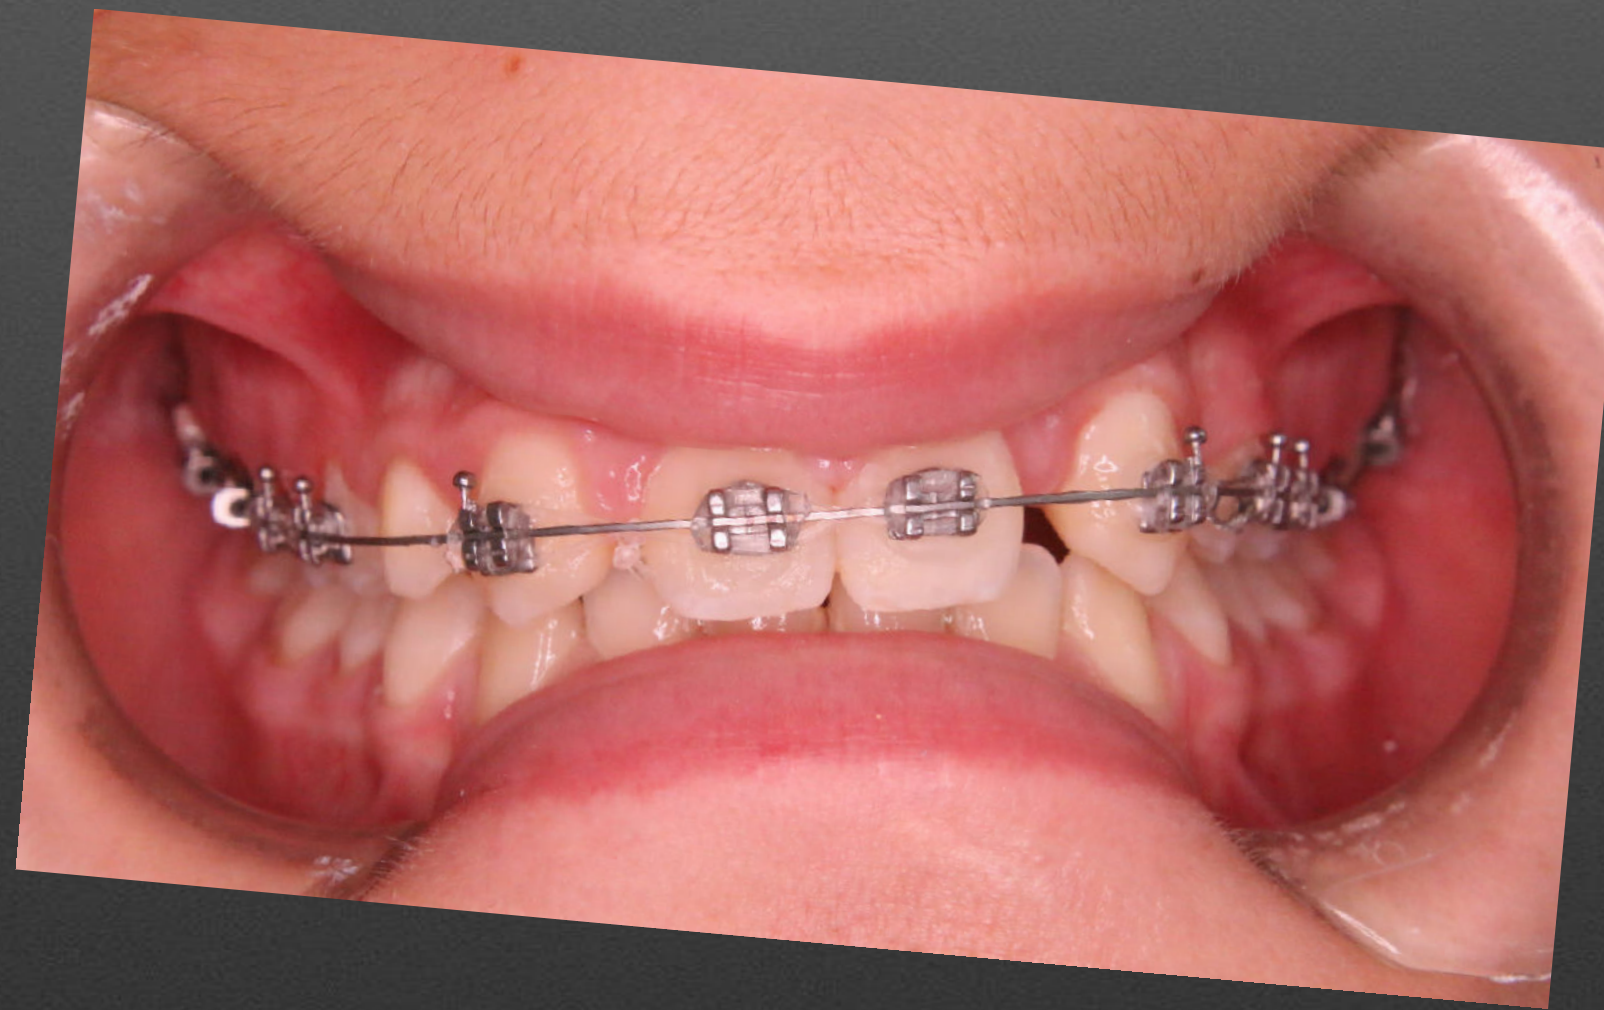

27/07/2017

KRXXXX

15/09/2017

7 months

Upper i-Arch .016 x .014