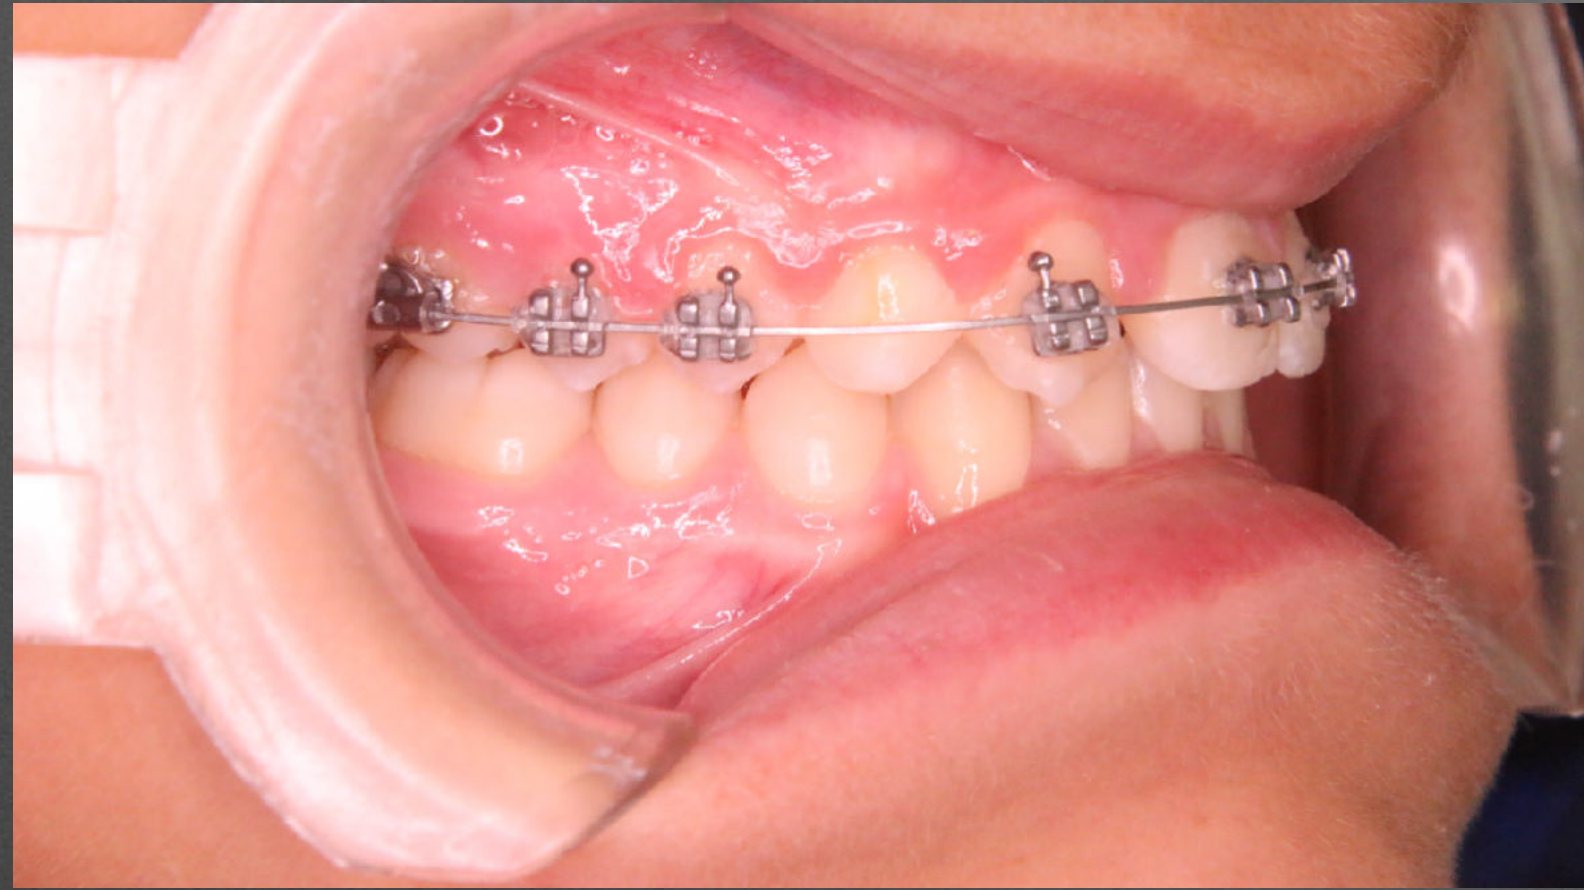

02/02/2017

KRXXXX

27/07/2017

5 months

Upper i-Arch .016 x .014

27/07/2017

KRXXXX

15/09/2017