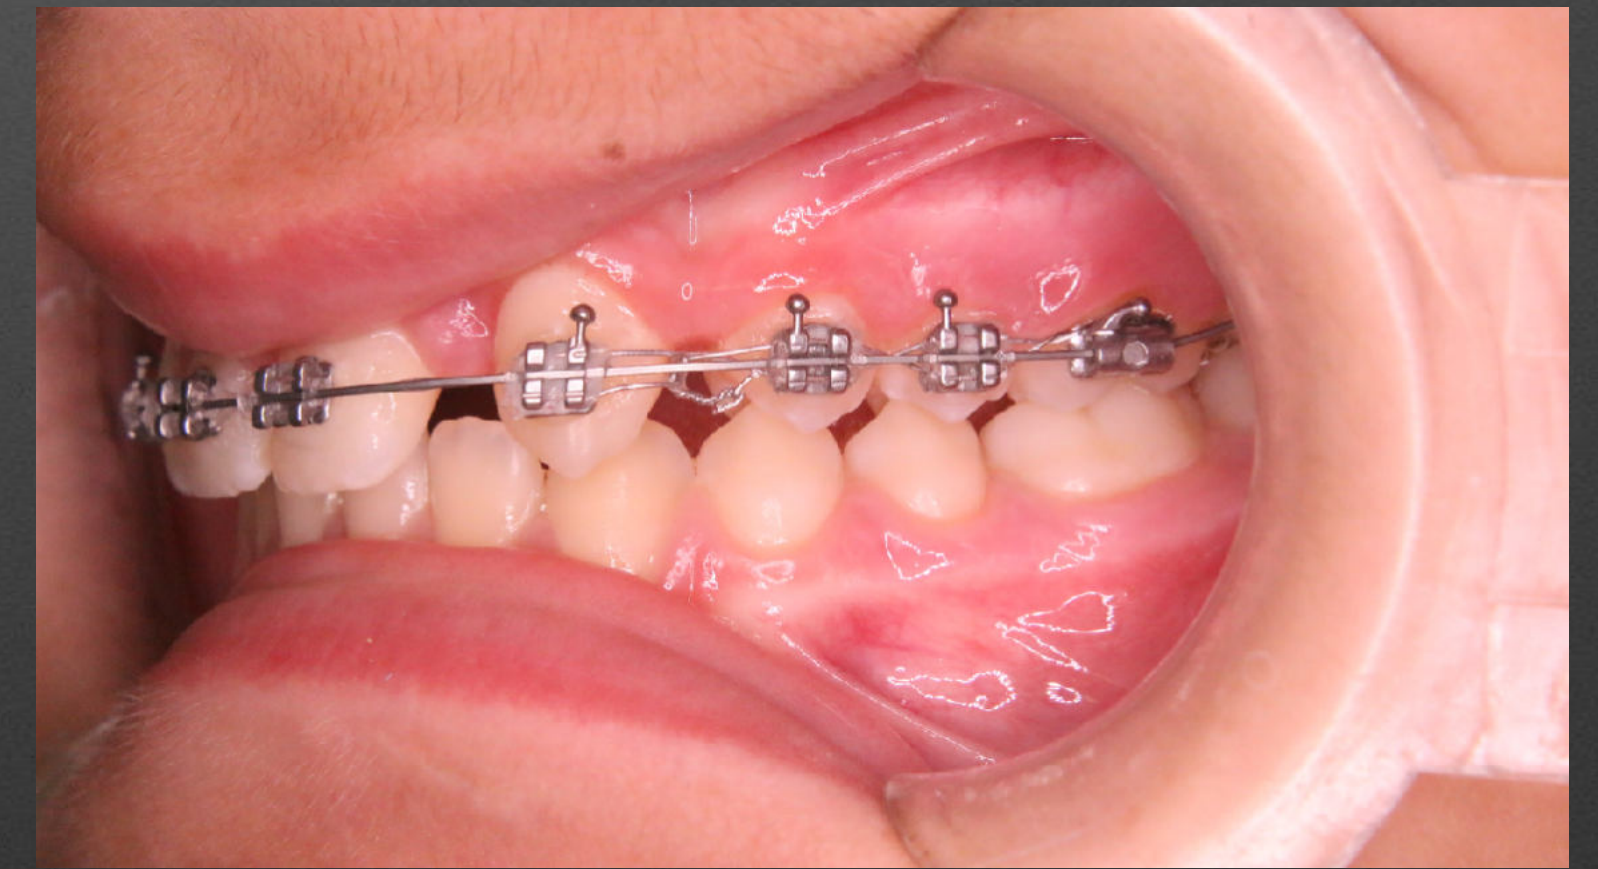

02/02/2017

KRXXXX

27/07/2017

5 months

Upper i-Arch .016 x .014

27/07/2017

KRXXXX

15/09/2017