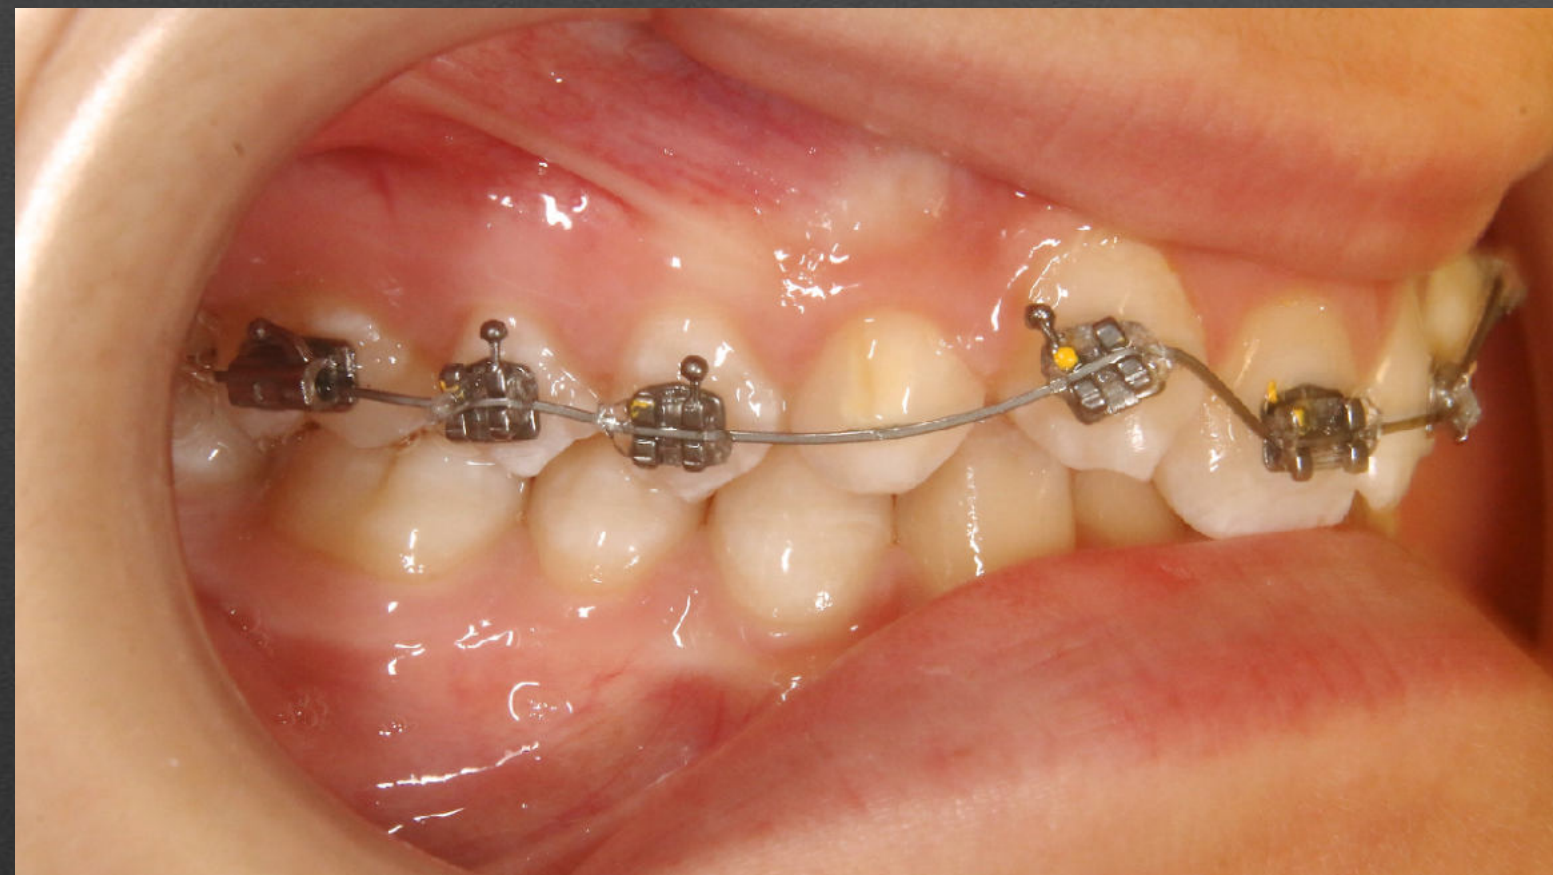

02/02/2017

KRXXXX

02/02/2017

Start

Upper i-Arch .016 x .014