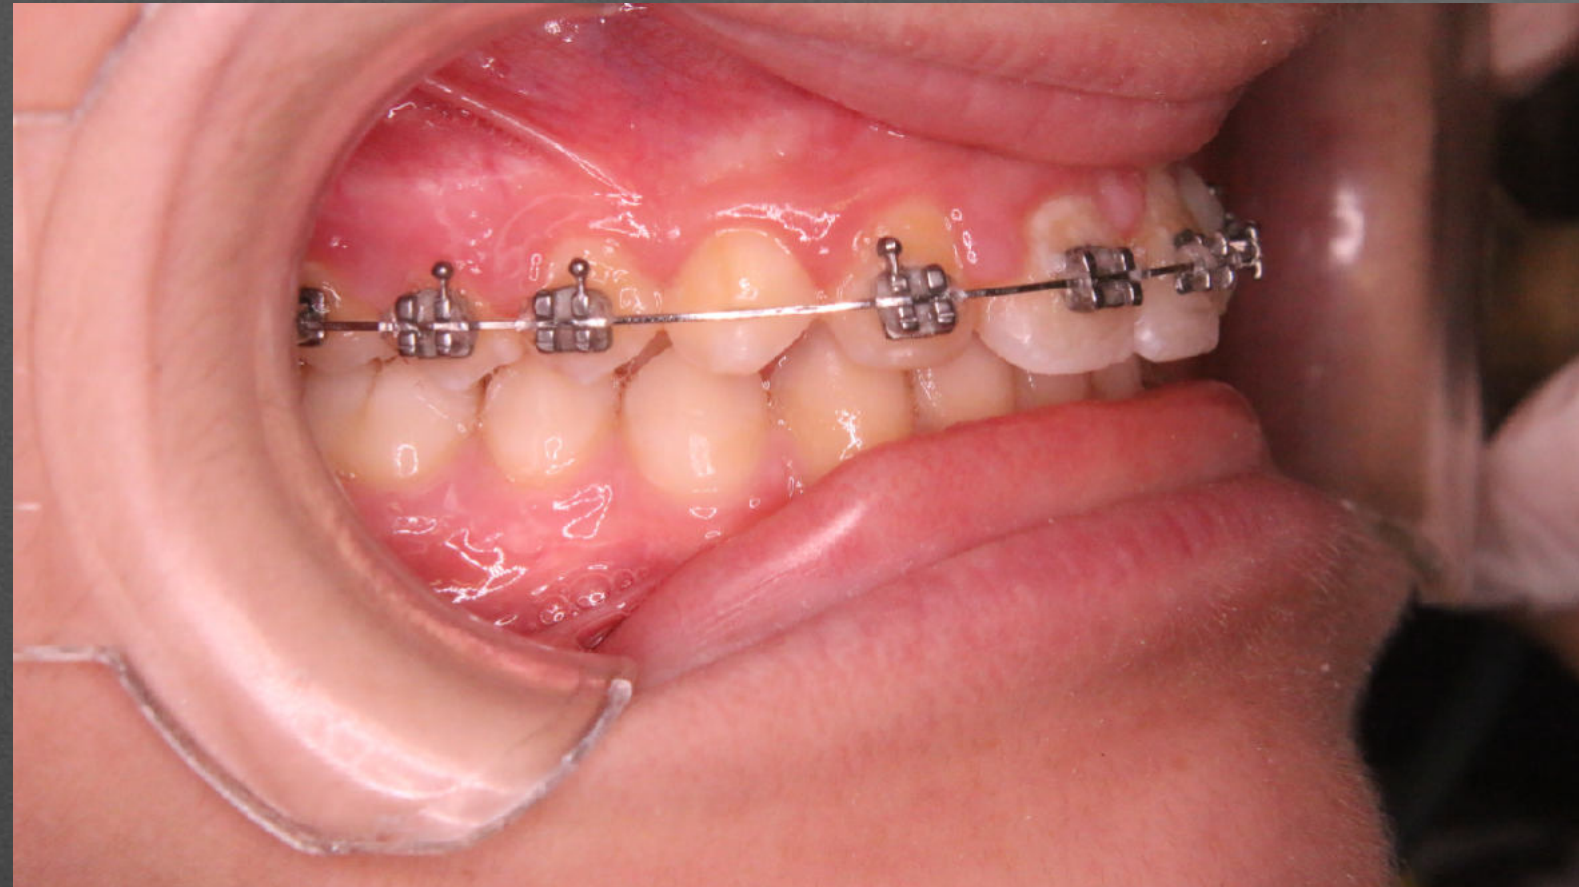

22/02/2018

KRXXXX

12/04/2018

14 months

Upper i-Arch .016 x .014
Lower i-Arch .016 x .014