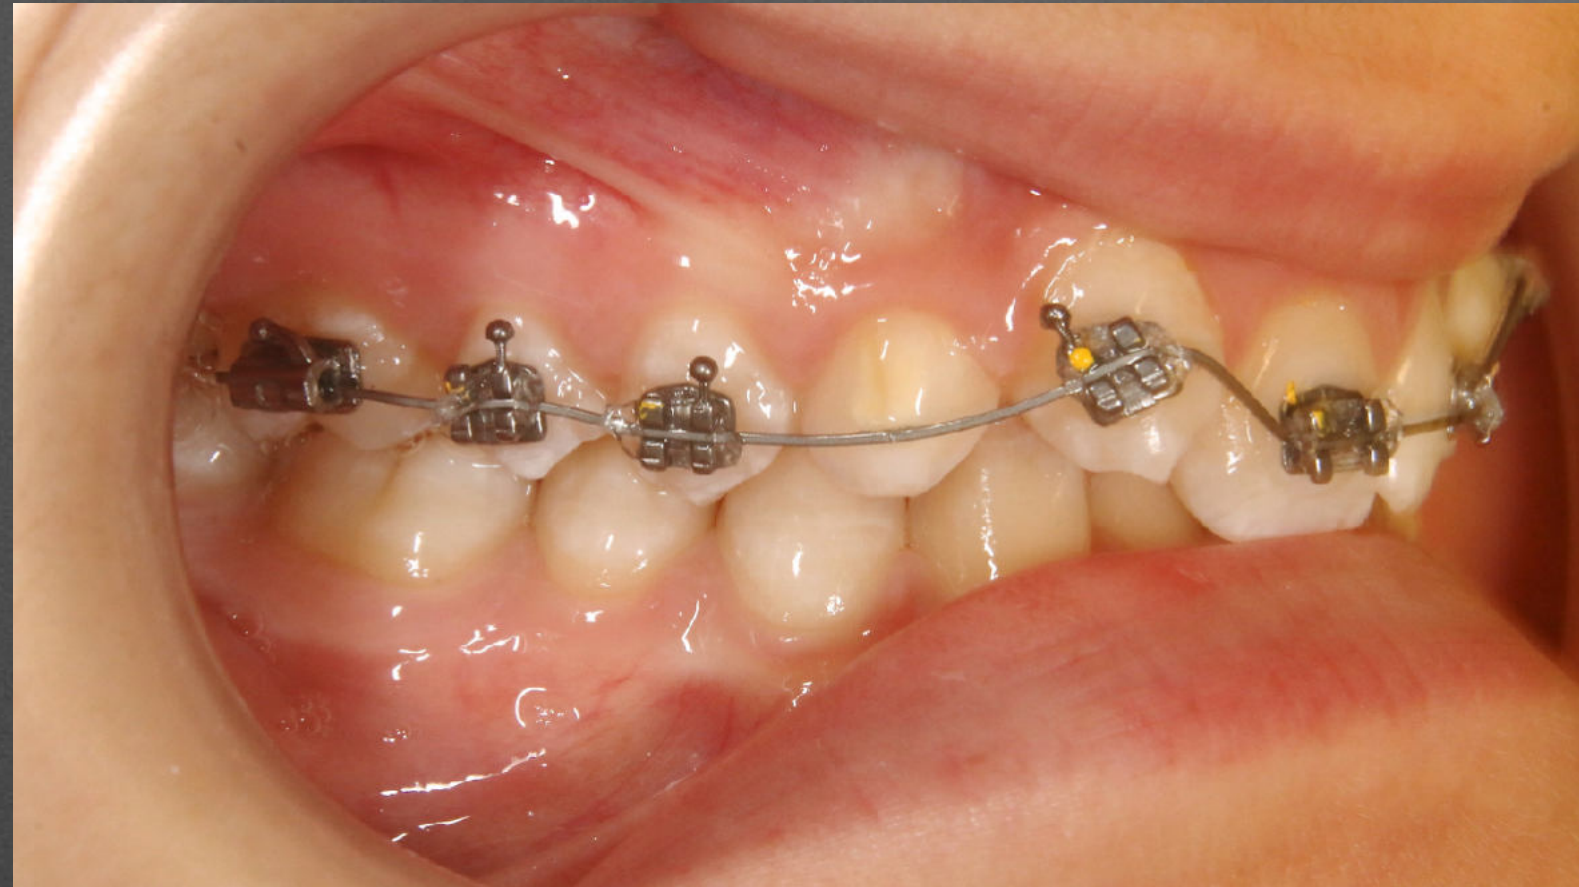

02/02/2017

KRXXXX

27/07/2017

5 months

Upper i-Arch .016 x .014