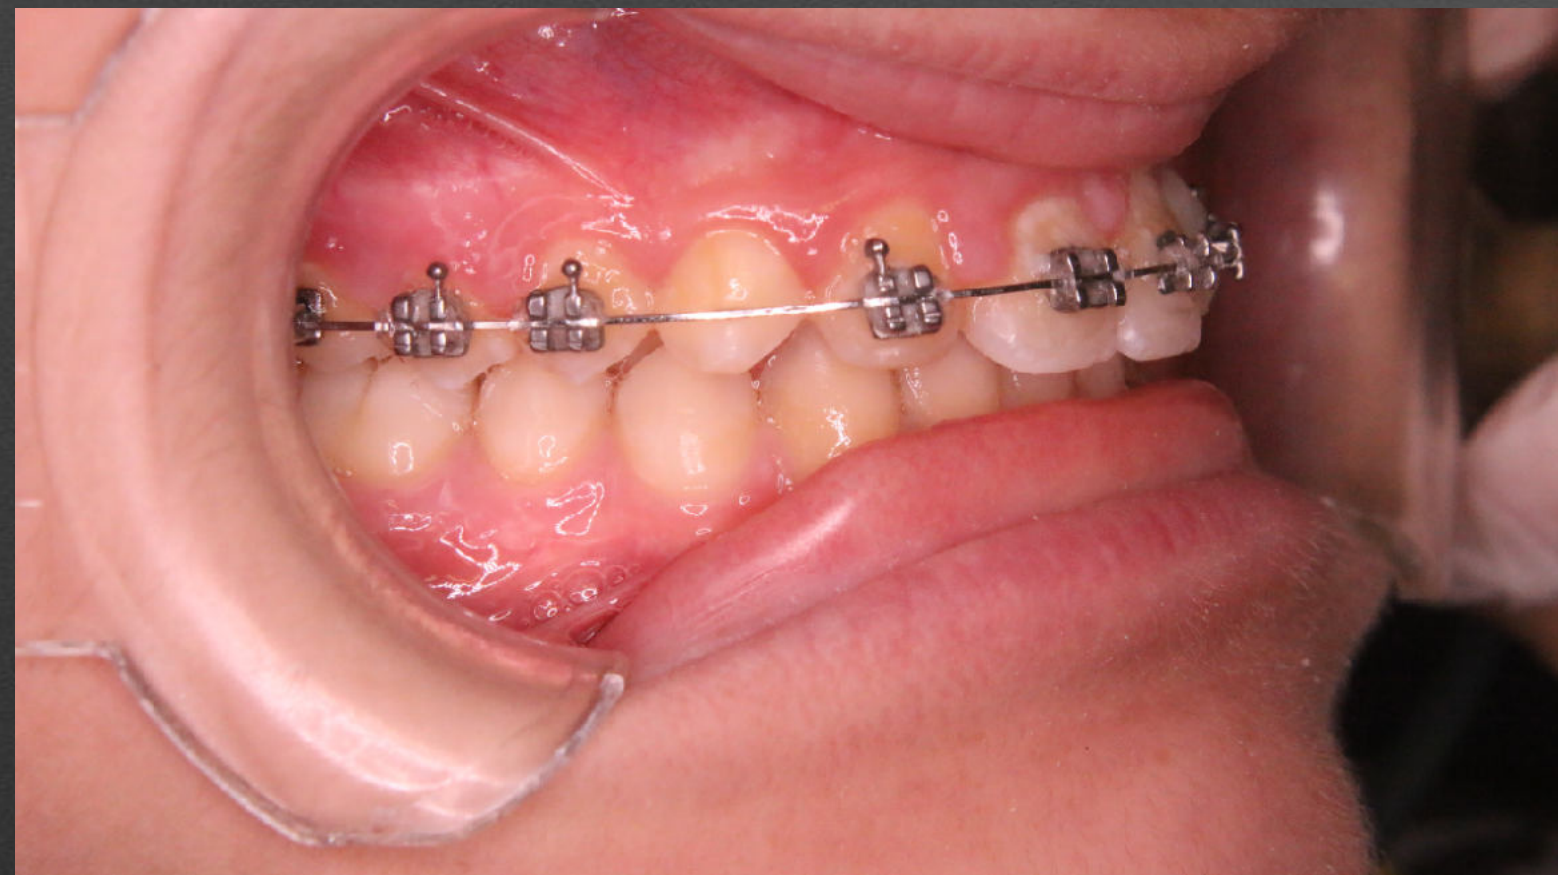

15/09/2017

KRXXXX

22/02/2018

12 months

Upper i-Arch .016 x .014