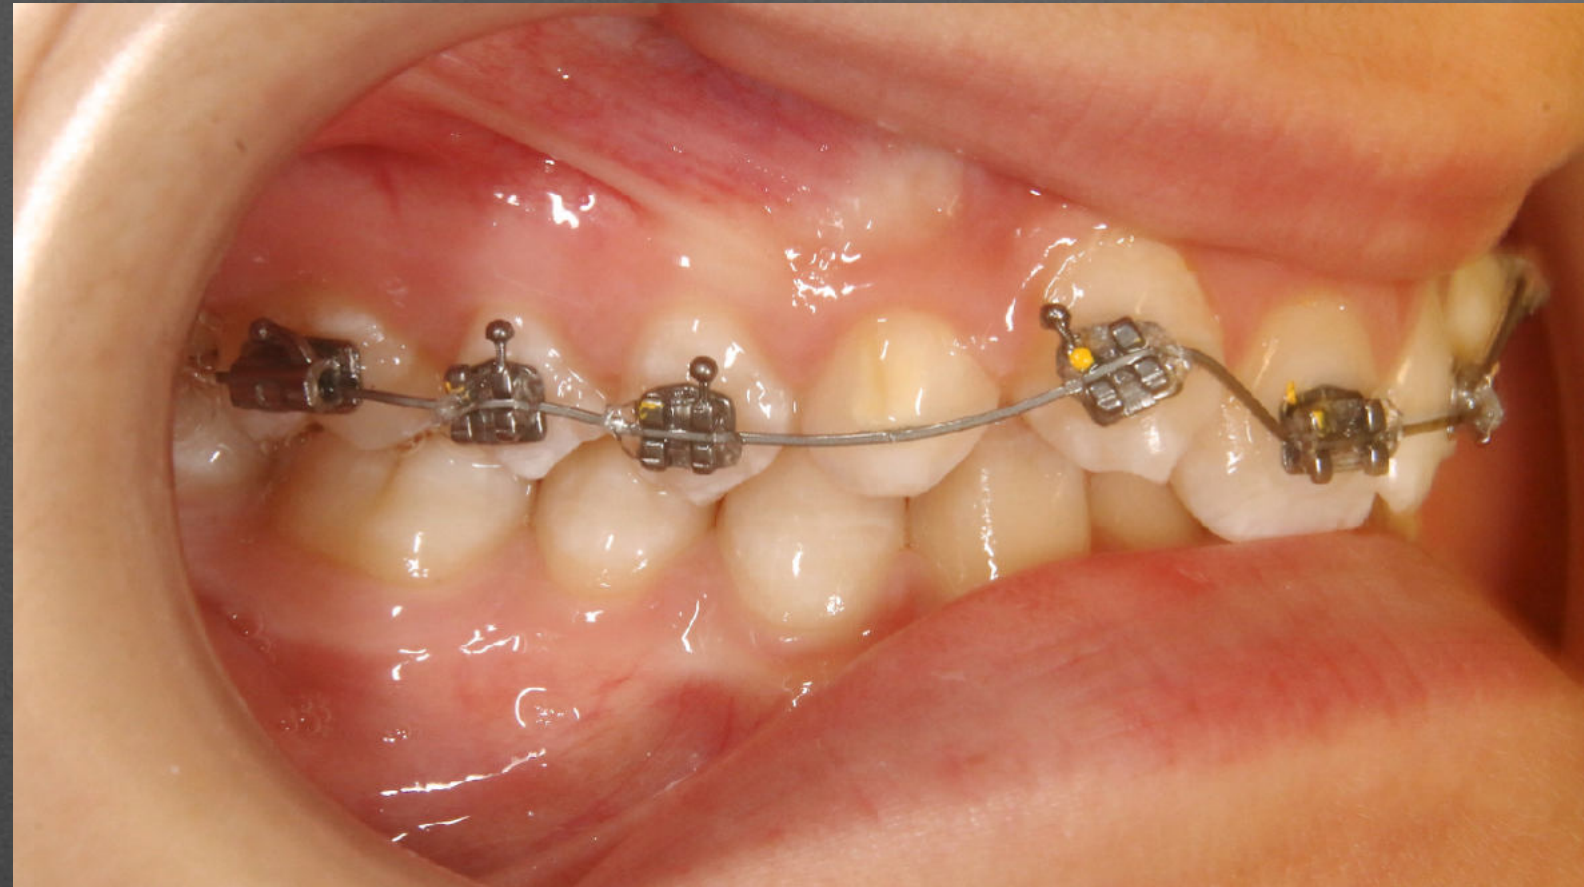

02/02/2017

KRXXXX

06/04/2017

5 months

Upper i-Arch .016 x .014