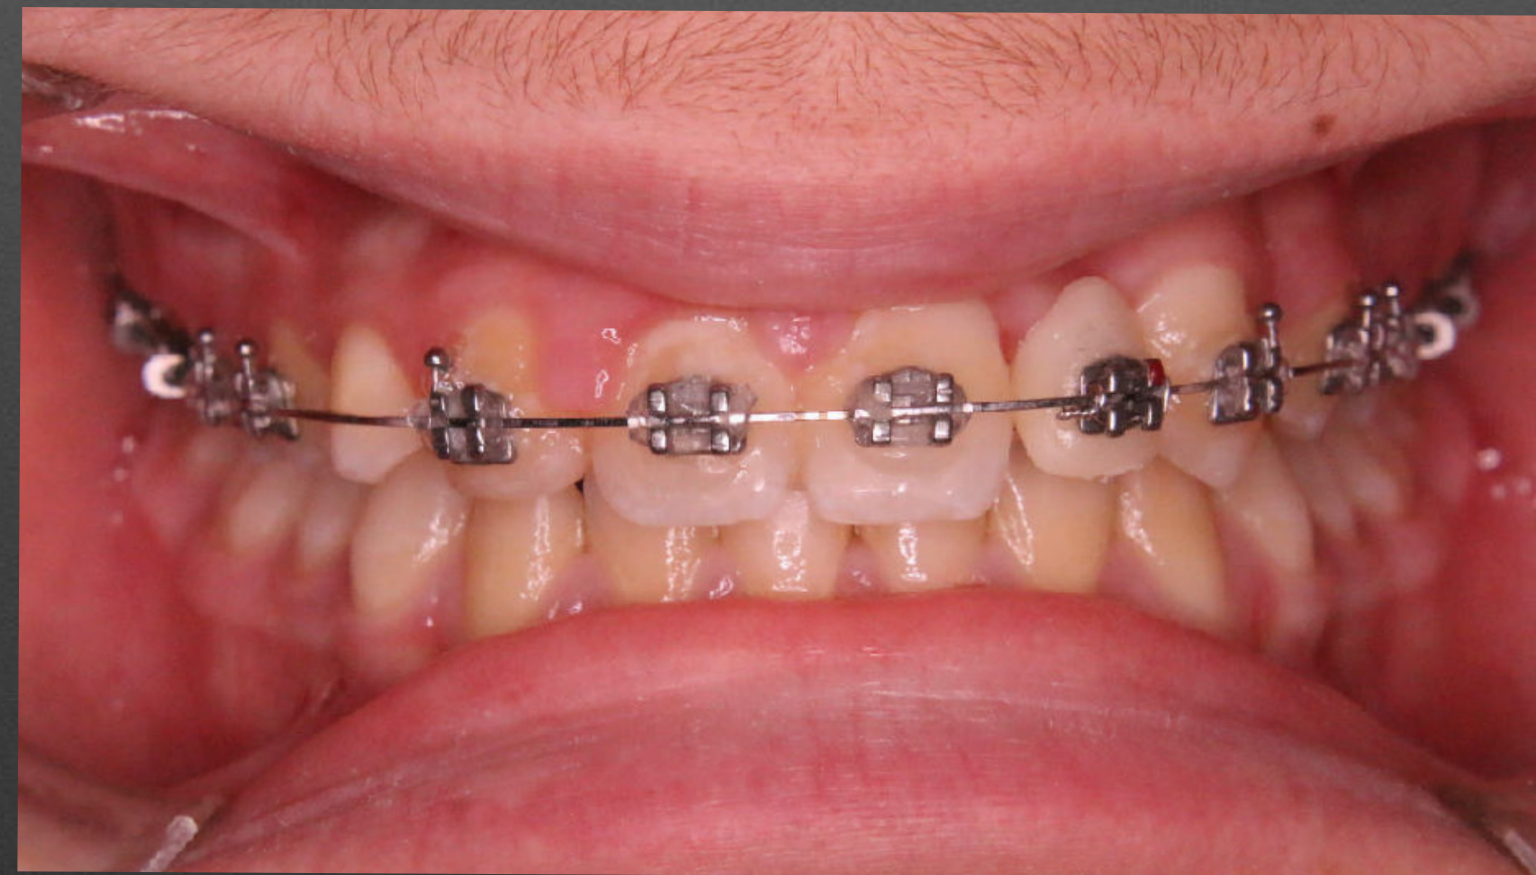

15/09/2017

KRXXXX

22/02/2018

12 months

Upper i-Arch .016 x .014