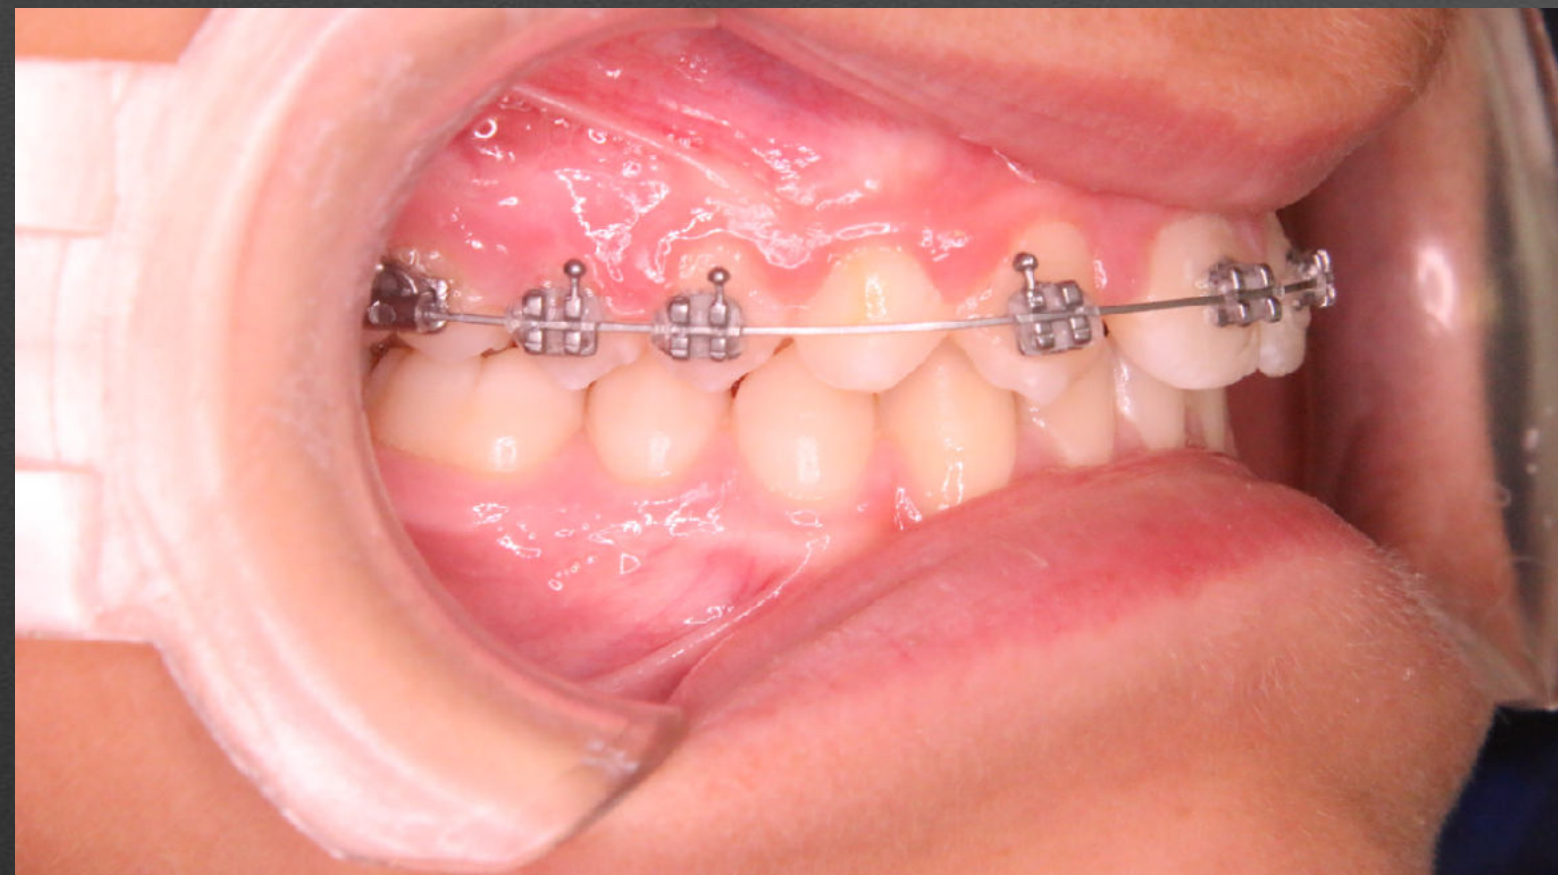

02/02/2017

KRXXXX

27/07/2017

5 months

Upper i-Arch .016 x .014