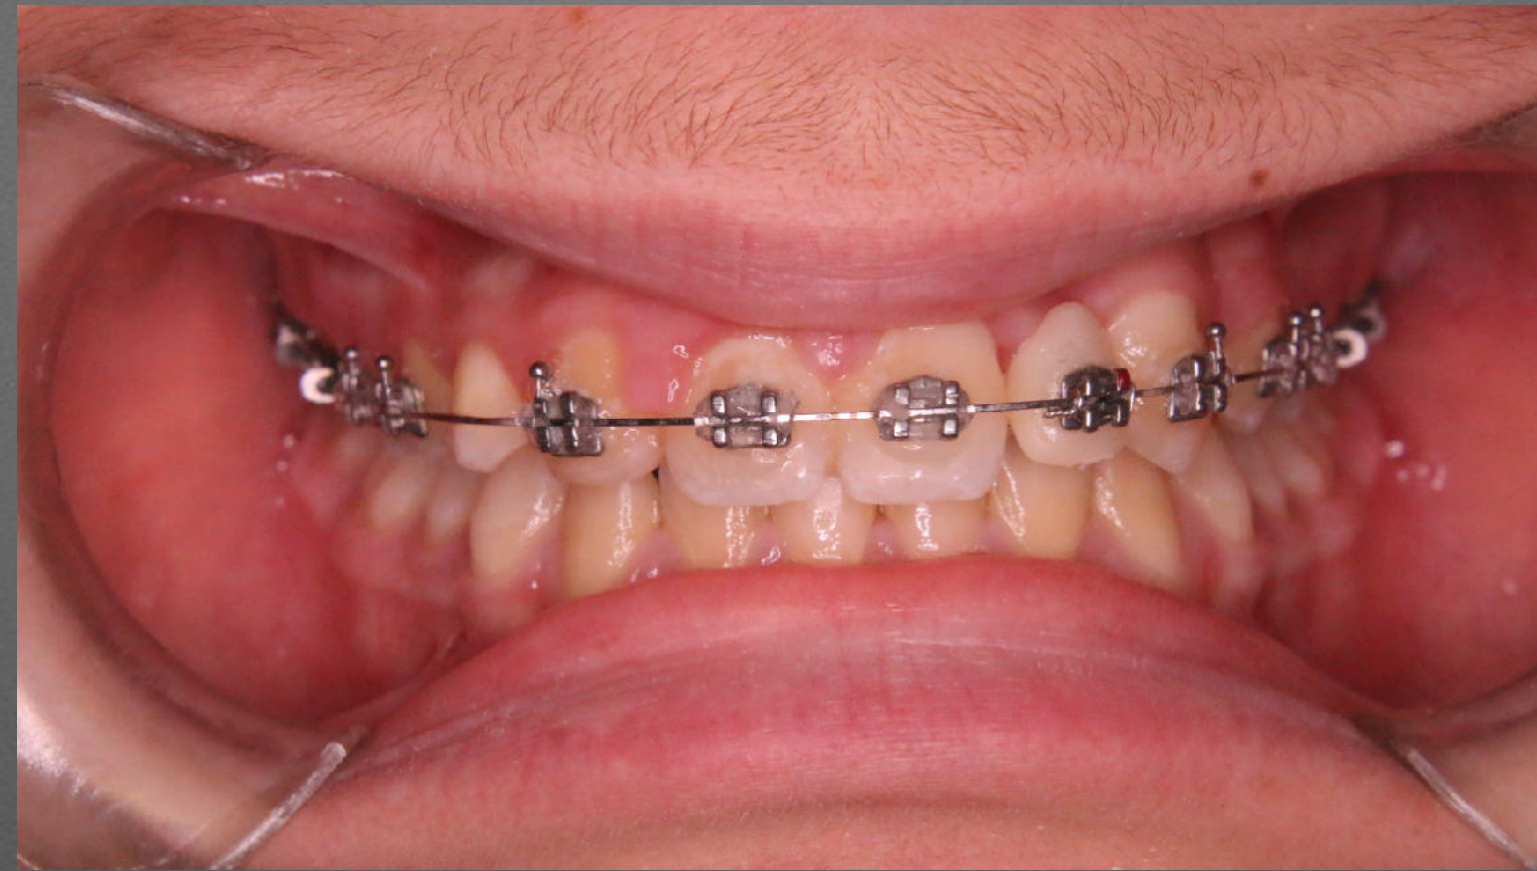

22/02/2018

KRXXXX

12/04/2018

14 months

Upper i-Arch .016 x .014
Lower i-Arch .016 x .014