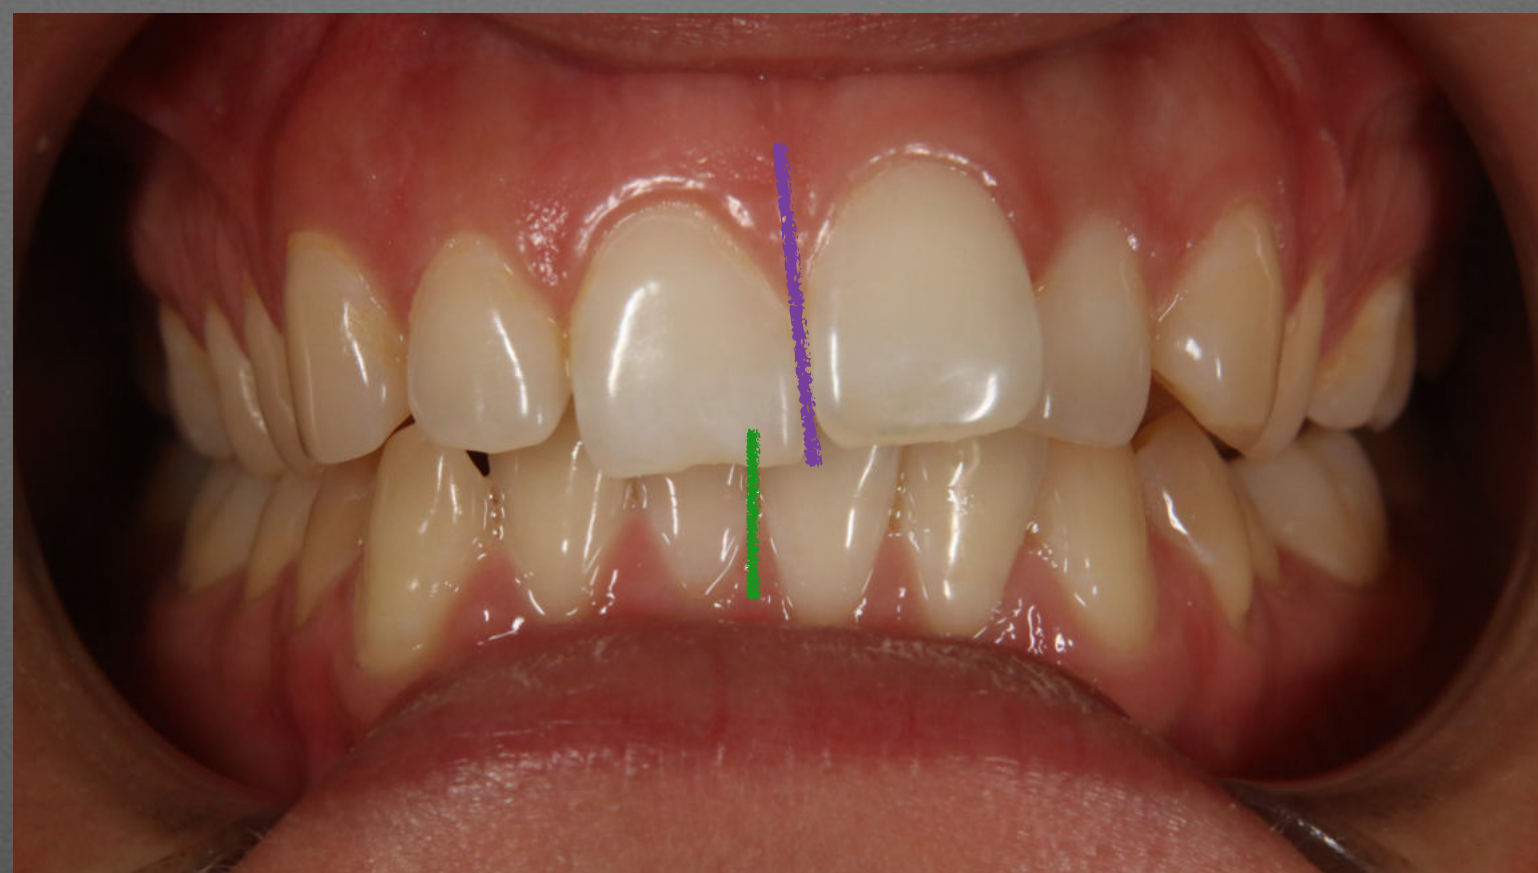

13/11/2014

JEXXXXX

Upper i-Arch .016 x .014