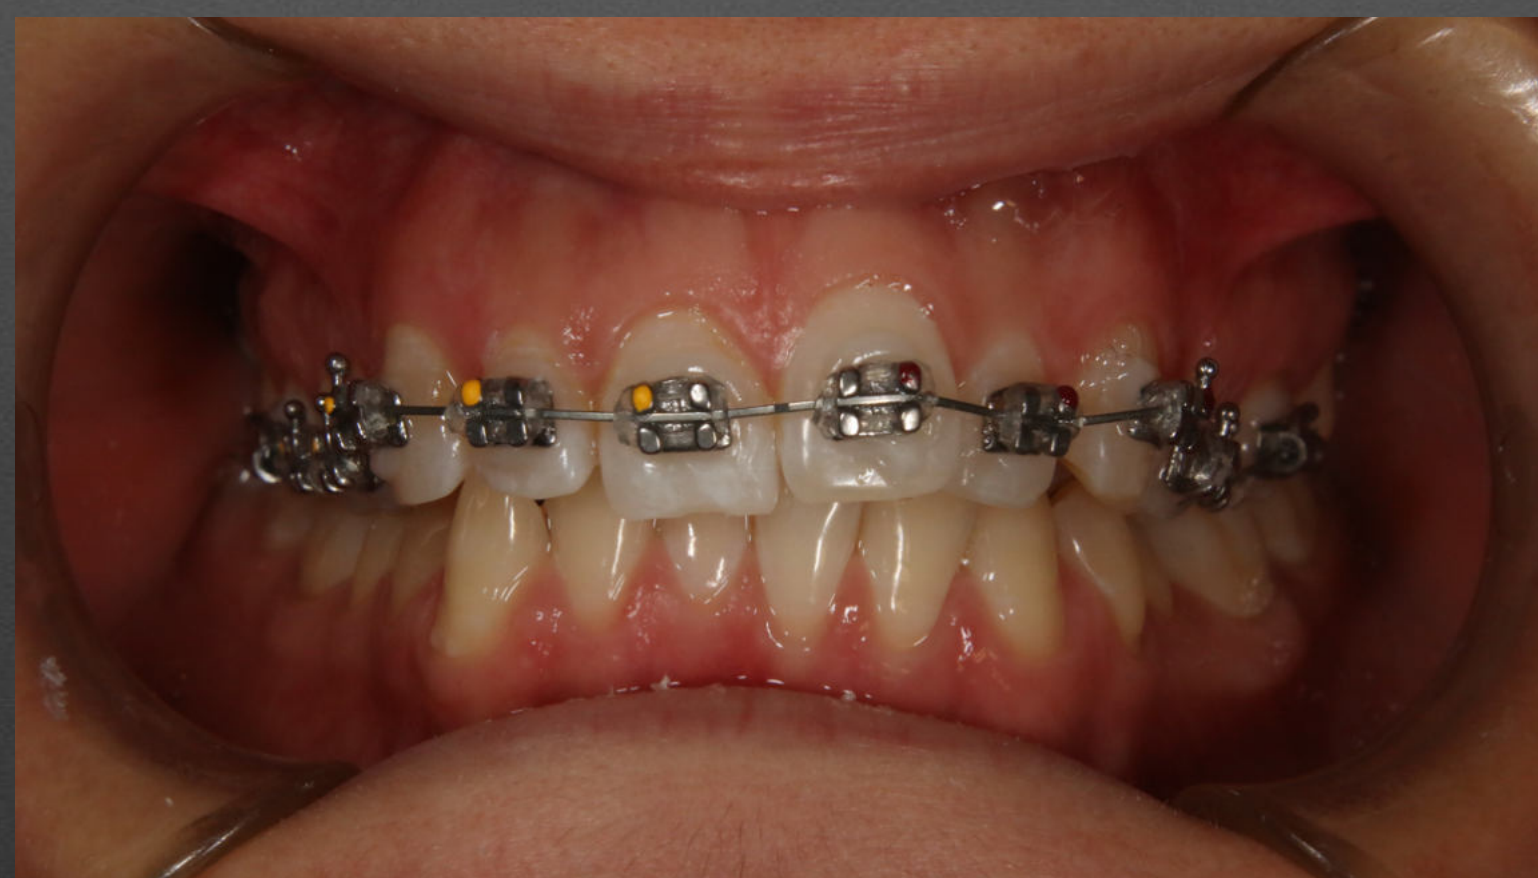

13/11/2014

JEXXXXX

Upper i-Arch .016 x .014