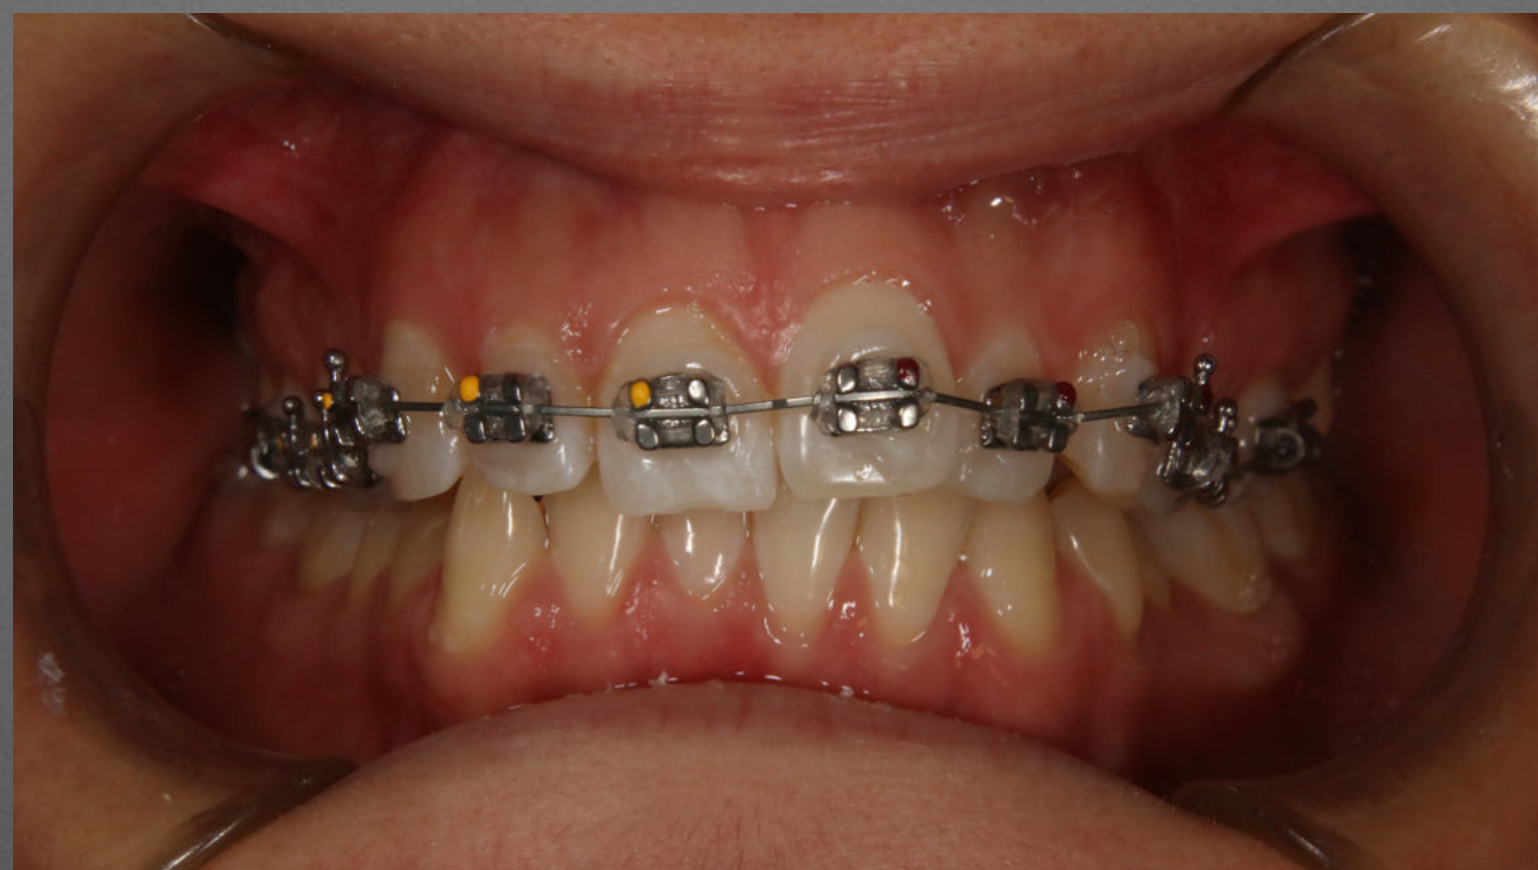

13/11/2014

JEXXXXX

23/04/2015

5 months

**Upper i-Arch .016 x .014
Lower i-Arch .016 x .014**