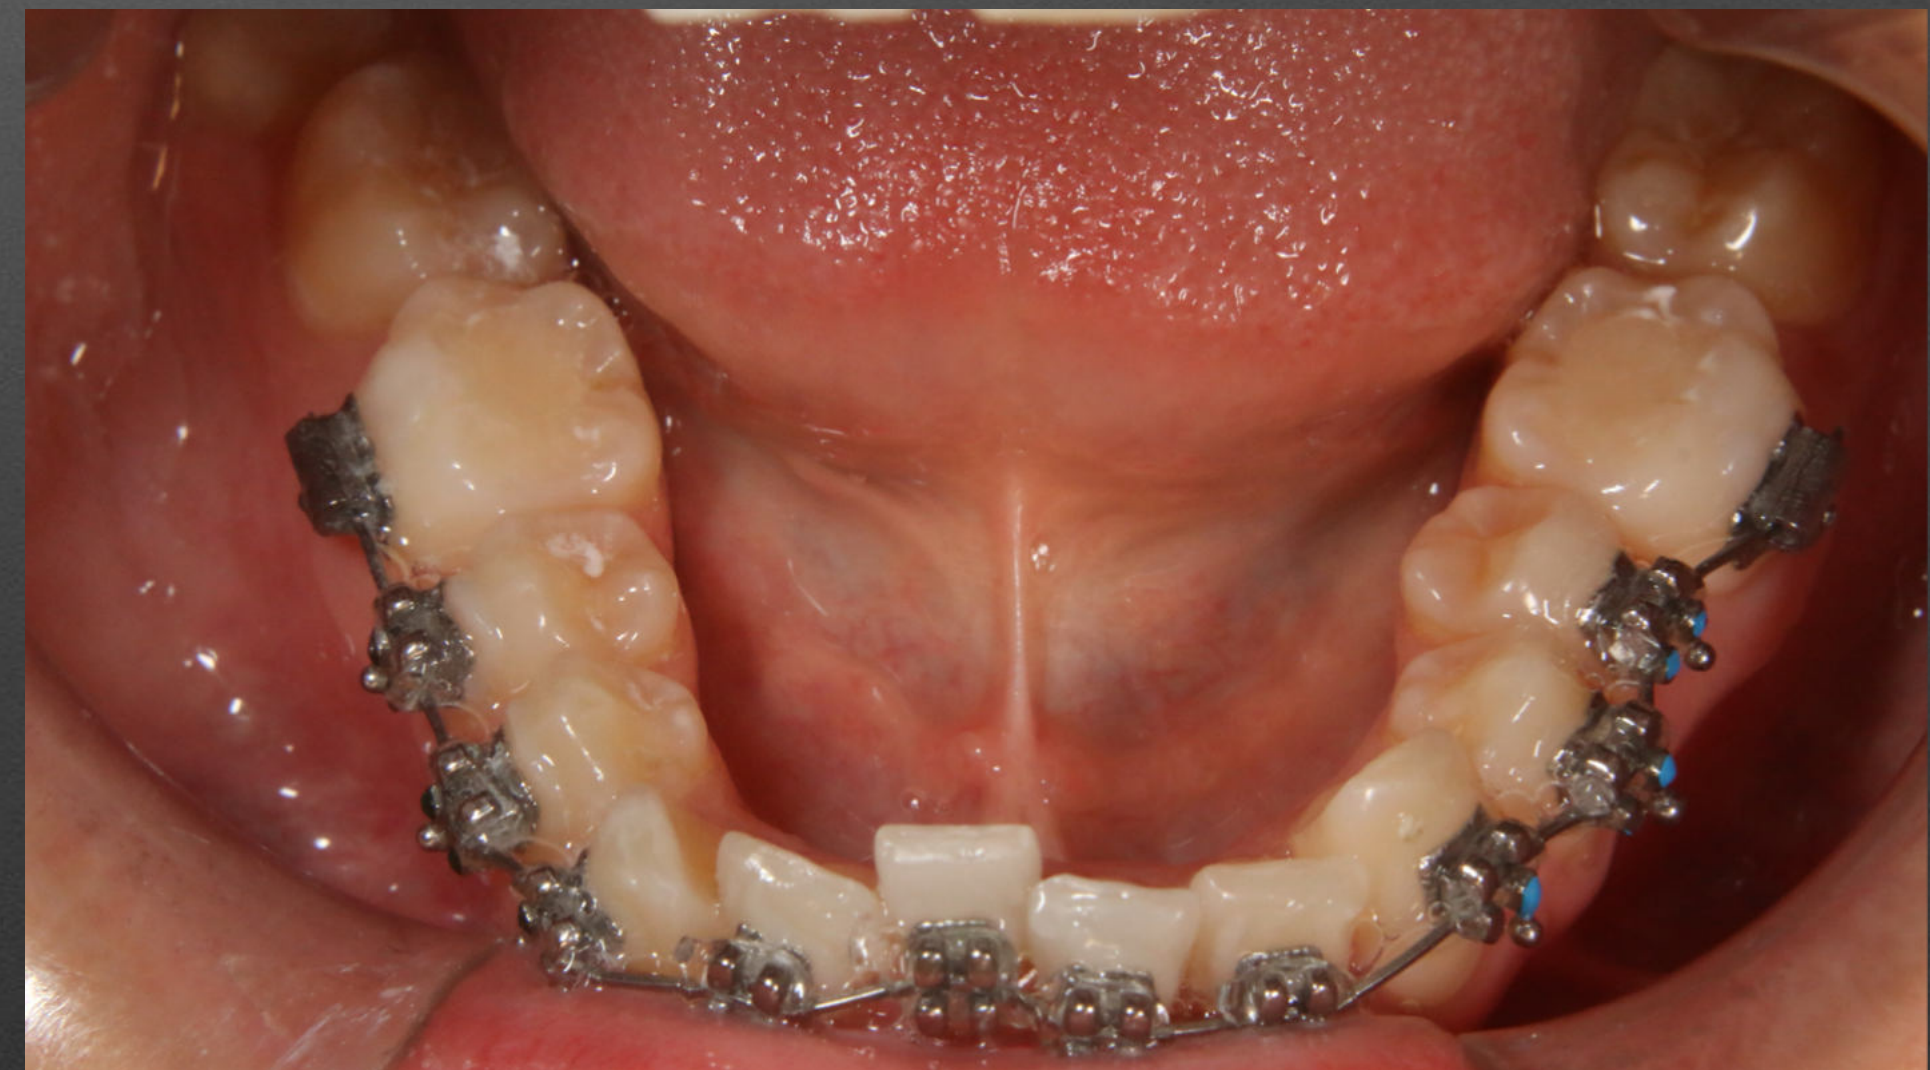

13/11/2014

JEXXXX

23/04/2015

5 months

Upper i-Arch .016 x .014
Lower i-Arch .016 x .014