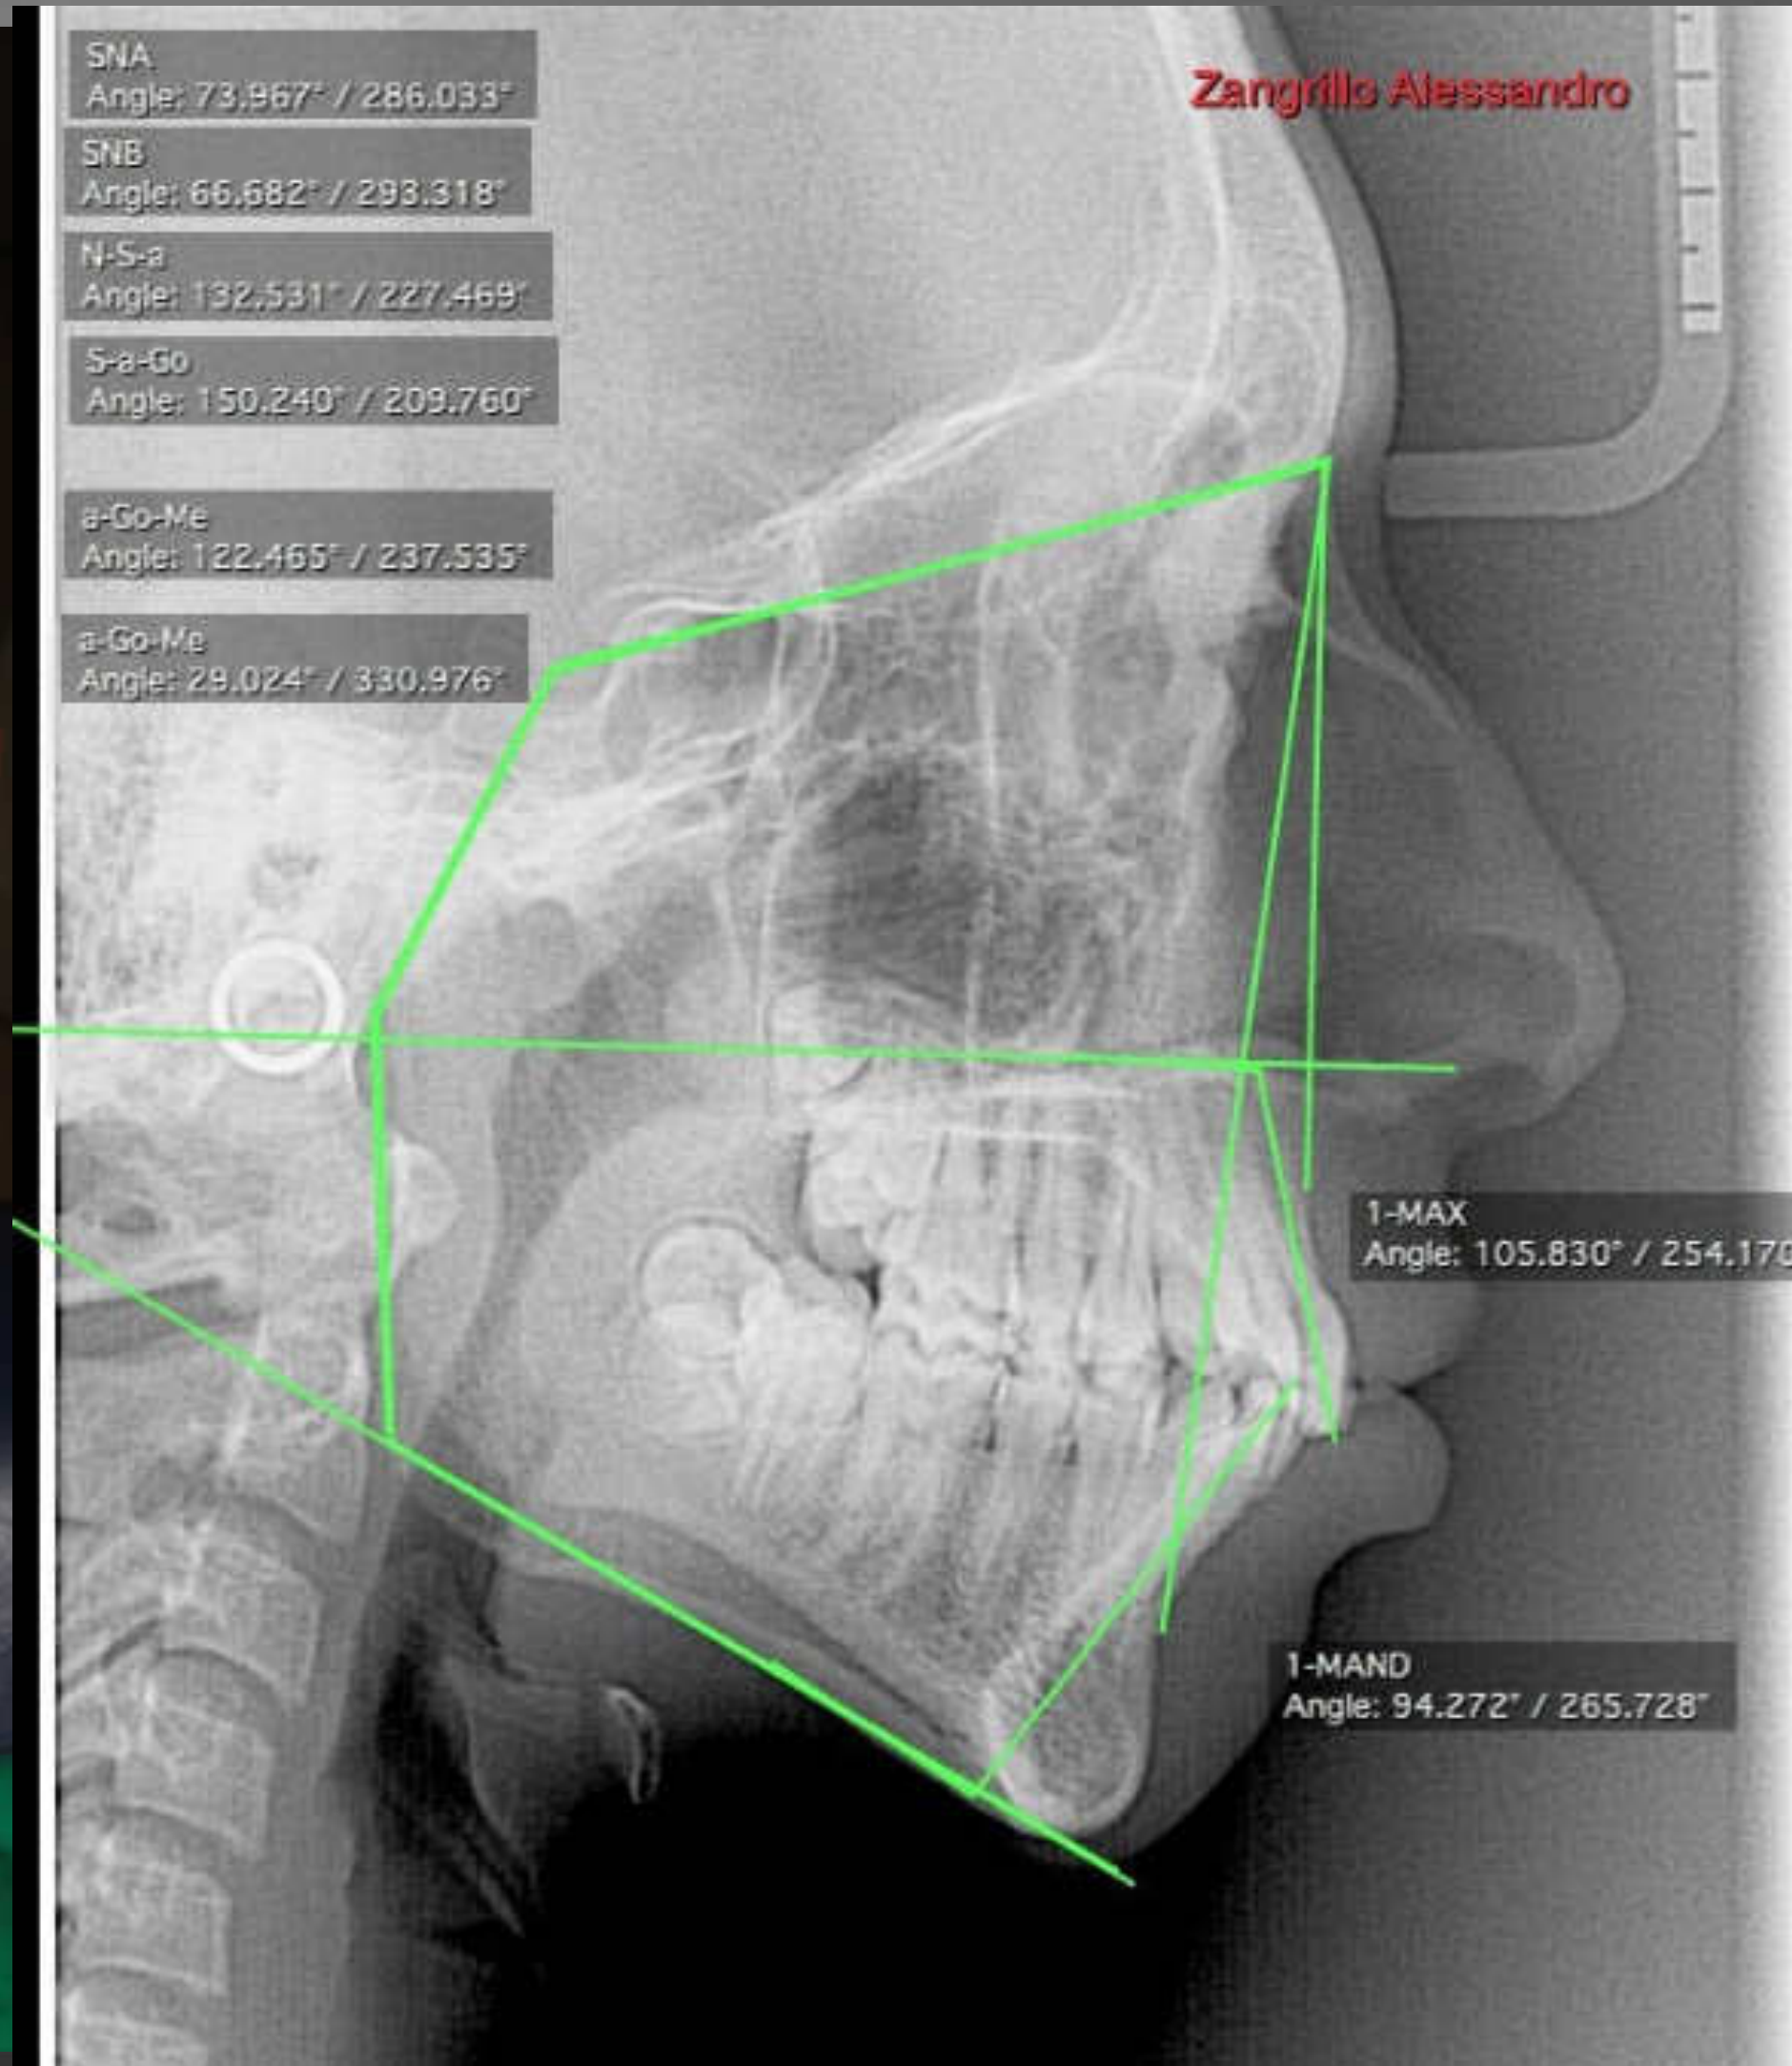

ALXXXX

Age: 15

Sex: Male

Class: 2

Divergent: Hyper

ALXXXX

20/05/2014

ALXXXX